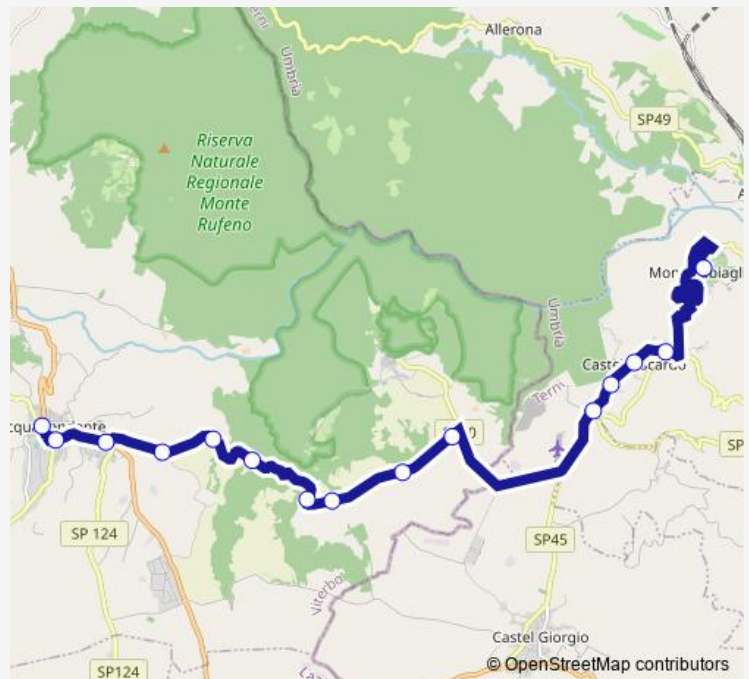

Bus Ac108a Acquapendente - Monterubiaglio # Ac108a

[Go to website](#)

**Direction**

Acquapendente | Ist. Omnicomprensivo Leonardo DA Vinci # f847 — Castel Viscardo (TR) | Monterubiaglio # f1188

15 stops

[Open route schedule](#)

Acquapendente | Via Torre Alfina (Km 2) # f14050

Acquapendente | Via Torre Alfina (Km 3) # f14051

Acquapendente | Predio Cappella # f14052

Acquapendente | Tesoro # f14053

Acquapendente | Predio Pulicaro # f14054

Castel Viscardo (TR) | Monterubiaglio # f1188

**Route schedule**

Acquapendente | Ist. Omnicomprensivo Leonardo DA Vinci # f847 — Castel Viscardo (TR) | Monterubiaglio # f1188

Monday	06:35
Tuesday	06:35
Wednesday	06:35
Thursday	06:35
Friday	06:35
Saturday	06:35
Sunday	—

**Route info**

Direction: Acquapendente | Ist. Omnicomprensivo Leonardo DA Vinci # f847

Stops: 15

Trip Duration: 0 hour 35 min

Ac108a Bus time schedules and route maps are available in an offline PDF at [busmaps.com](https://busmaps.com). Use the [busmaps.com](https://busmaps.com) website to see live bus times, train schedule or subway schedule, and step-by-step directions for all public transit in Acquapendente