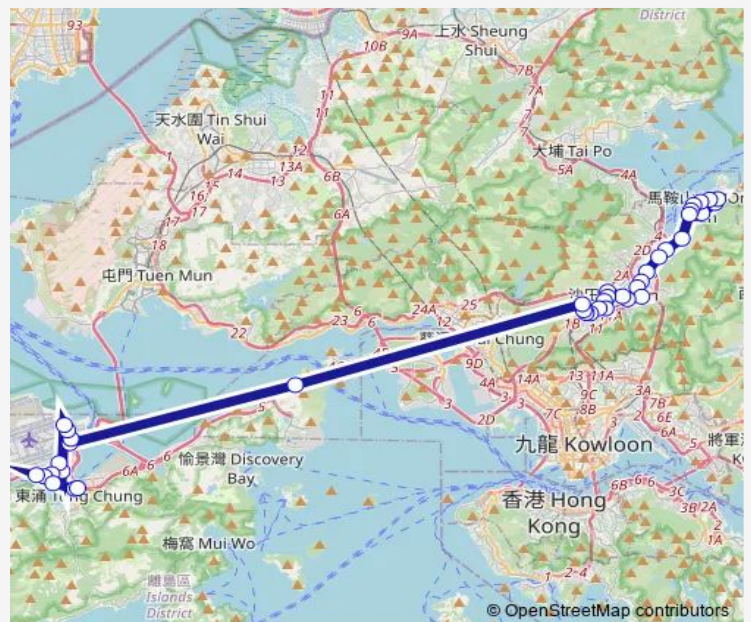

[Ctb] Saddle Ridge Garden, SAI SHA Road[[Kmb+Ctb] Saddle Ridge Garden/
Saddle Ridge Garden, SAI SHA Road[[Kmb] Saddle Ridge Garden][Lwb] Saddle Ridge Garden

[Kmb] MA ON Shan Town Centre[[Lwb] MA ON Shan Town Centre

[Ctb] FOK ON Garden, SAI SHA Road[[Kmb+Ctb] FOK ON Garden/
Fok ON Garden, SAI SHA Road[[Kmb] FOK ON Garden][Lwb] FOK ON Garden

[Ctb] Chung ON Estate, SAI SHA Road[[Kmb+Ctb] Chung ON Estate/
Chung ON Estate, SAI SHA Road[[Kmb] Chung ON Estate][Lwb] Chung ON Estate

[Ctb] KAM ON Court, SAI SHA Road[[Kmb+Ctb] KAM ON Court/
Kam ON Court, SAI SHA Road[[Kmb] KAM ON Court][Lwb] KAM ON Court

[Ctb] Chevalier Garden, Hang TAK Street[[Kmb+Ctb] Chevalier Garden/
Chevalier Garden, Hang TAK Street[[Kmb] Chevalier Garden][Lwb] Chevalier Garden

Route schedule

[Kmb+Ctb] YIU ON BUS Terminus/
Yiu ON Estate[[Kmb] YIU ON BUS Terminus][Lwb] YIU ON Estate — [Ctb] Tung Chung Station[[Lwb+Ctb] Tung Chung Station BUS Terminus/
Tung Chung Station][Lwb] Tung Chung Station BUS Terminus[[Nlb] Tung Chung MTR Station

Monday	03:50-04:50
Tuesday	03:50-04:50
Wednesday	03:50-04:50
Thursday	03:50-04:50
Friday	03:50-04:50
Saturday	03:50-04:50
Sunday	03:50-04:50

Route info

Direction: [Kmb+Ctb] YIU ON BUS Terminus/
Yiu ON Estate[[Kmb] YIU ON BUS Terminus][Lwb] YIU ON Estate

Stops: 40

Trip Duration: 1 hour 46 min