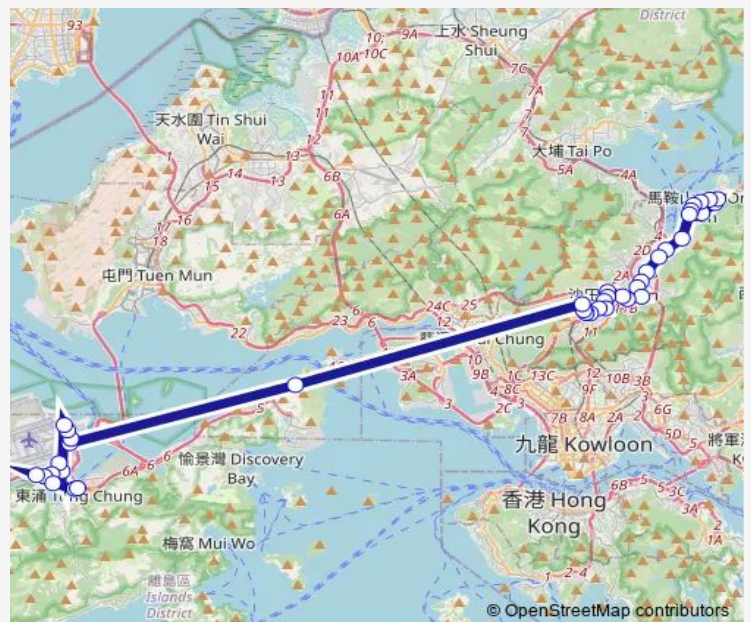

[Ctb] Saddle Ridge Garden, SAI SHA Road[[Kmb+Ctb] Saddle Ridge Garden/
Saddle Ridge Garden, SAI SHA Road[[Kmb] Saddle Ridge Garden][Lwb] Saddle Ridge Garden

[Kmb] MA ON Shan Town Centre[[Lwb] MA ON Shan Town Centre

[Ctb] FOK ON Garden, SAI SHA Road[[Kmb+Ctb] FOK ON Garden/
Fok ON Garden, SAI SHA Road[[Kmb] FOK ON Garden][Lwb] FOK ON Garden

[Ctb] Chung ON Estate, SAI SHA Road[[Kmb+Ctb] Chung ON Estate/
Chung ON Estate, SAI SHA Road[[Kmb] Chung ON Estate][Lwb] Chung ON Estate

[Ctb] KAM ON Court, SAI SHA Road[[Kmb+Ctb] KAM ON Court/
Kam ON Court, SAI SHA Road[[Kmb] KAM ON Court][Lwb] KAM ON Court

[Ctb] Chevalier Garden, Hang TAK Street[[Kmb+Ctb] Chevalier Garden/
Chevalier Garden, Hang TAK Street[[Kmb] Chevalier Garden][Lwb] Chevalier Garden

Route schedule

[Kmb+Ctb] YIU ON BUS Terminus/
Yiu ON Estate[[Kmb] YIU ON BUS Terminus][Lwb] YIU ON Estate — [Ctb] Tung Chung Station[[Lwb+Ctb] Tung Chung Station BUS Terminus/
Tung Chung Station][Lwb] Tung Chung Station BUS Terminus[[Nlb] Tung Chung MTR Station

Monday	03:50-04:50
Tuesday	03:50-04:50
Wednesday	03:50-04:50
Thursday	03:50-04:50
Friday	03:50-04:50
Saturday	03:50-04:50
Sunday	03:50-04:50

Route info

Direction: [Kmb+Ctb] YIU ON BUS Terminus/
Yiu ON Estate[[Kmb] YIU ON BUS Terminus][Lwb] YIU ON Estate

Stops: 40

Trip Duration: 1 hour 46 min