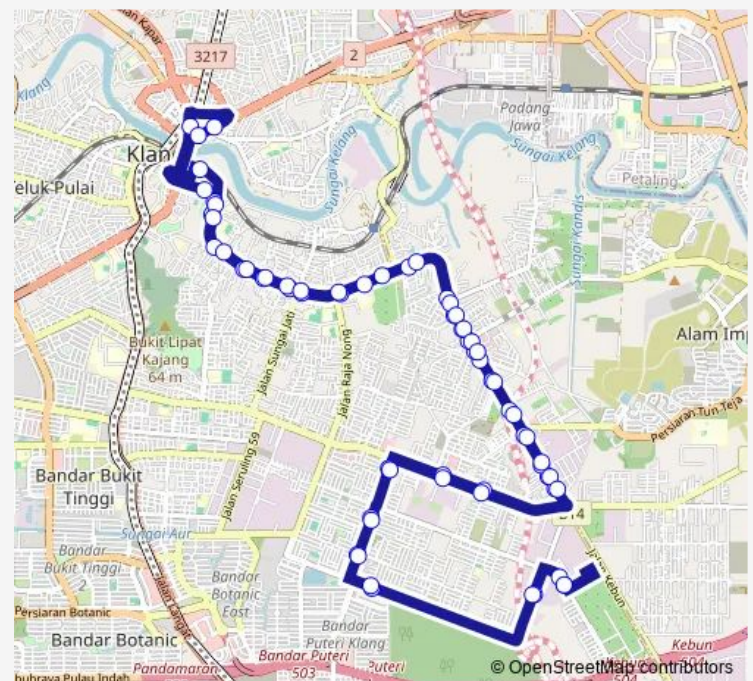

BD3 Giant (Selatan)

BD2 Giant (Utara)

BD1 KG SG Kandis (Barat)

Route schedule

Pangsapuri SRI Ayu — Pangsapuri SRI Ayu

Monday 06:30-12:30

Tuesday 06:30-12:30

Wednesday 06:30-12:30

Thursday 06:30-12:30

Friday 06:30-12:30

Saturday 06:00-12:30

Sunday 06:00-12:30

Route info

Direction: Pangsapuri SRI Ayu

Stops: 65

Trip Duration: 2 hour 5 min