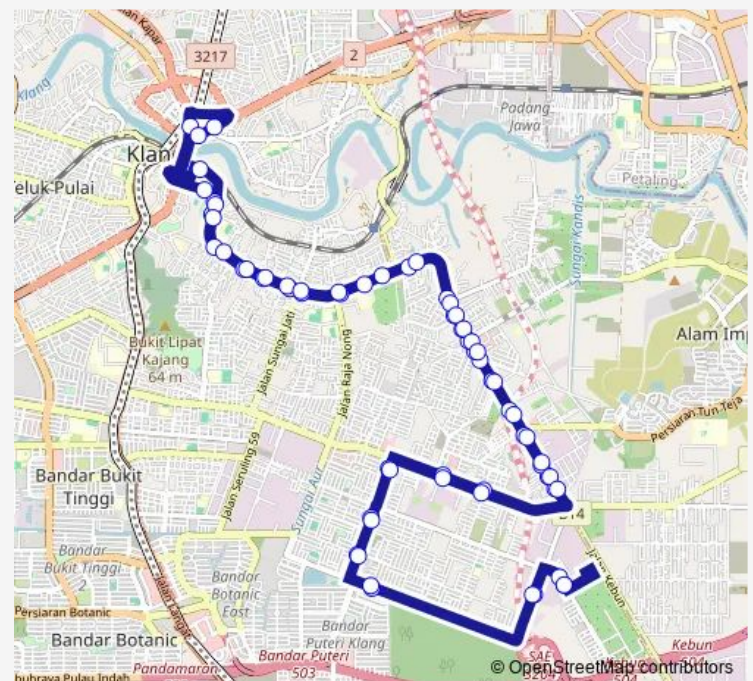

BD3 Giant (Selatan)

BD2 Giant (Utara)

BD1 KG SG Kandis (Barat)

Route schedule

Pangsapuri SRI Ayu — Pangsapuri SRI Ayu

Monday 06:30-12:30

Tuesday 06:30-12:30

Wednesday 06:30-12:30

Thursday 06:30-12:30

Friday 06:30-12:30

Saturday 06:00-12:30

Sunday 06:00-12:30

Route info

Direction: Pangsapuri SRI Ayu

Stops: 65

Trip Duration: 2 hour 5 min