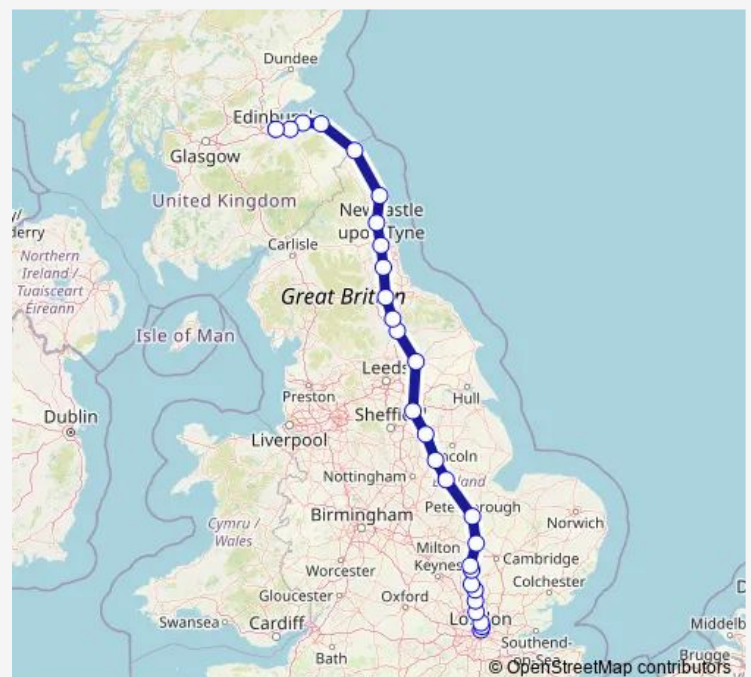

Peterborough

Grantham

Newark North Gate

Retford

Doncaster

York

Thirsk

Northallerton

Darlington

Durham

Newcastle

Route schedule

London Kings Cross — Edinburgh

Monday 06:15-19:00

Tuesday 06:15-19:00

Wednesday 06:15-19:00

Thursday 06:15-19:00

Friday 06:15-19:30

Saturday 06:14-18:00

Sunday 08:48-19:00

Route info

Direction: London Kings Cross

Stops: 28

Trip Duration: 4 hour 40 min

■ Gr:Kgx->Edb — GR train service from KGX to Edb

Morpeth

Alnmouth

Berwick-upon-Tweed

Dunbar

Drem

Prestonpans

Edinburgh