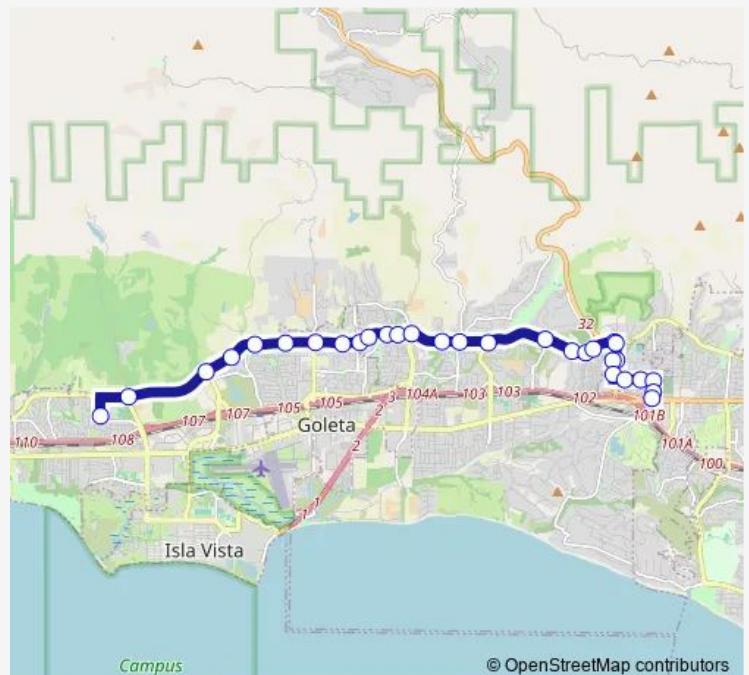

Bus 2730 Dos Pueblos High School

[Go to website](#)

Direction

Alameda & Padova 590 — State & La Cumbre

30 stops

[Open route schedule](#)

Alameda & Padova 590

Cathedral Oaks & Glen Annie

Cathedral oaks & Los Carneros

Cathedral Oaks & Camino Laguna Vista

Cathedral Oaks & Windsor

Cathedral Oaks & Santa Marguerita

Cathedral Oaks & Fairview 82

Cathedral Oaks & Arundel

Cathedral Oaks & Cambridge

Cathedral Oaks & Camino Cascada

Cathedral Oaks & Kellogg

Cathedral Oaks & Avenida Pequena

Cathedral Oaks & Patterson

Cathedral Oaks & Ribera

Cathedral Oaks & San Marcos

Cathedral Oaks & Turnpike

Cathedral Oaks & Camino Del Remedio

Cathedral Oaks & El Sueno

Cathedral Oaks & Rancho SB Mob Home

Cathedral Oaks & Via Chaparral

Foothill & Cieneguitas

Route schedule

Alameda & Padova 590 — State & La Cumbre

Monday 15:50

Tuesday 15:50

Wednesday 15:50

Thursday 15:50

Friday 12:45-15:50

Saturday —

Sunday —

Route info

Direction: Alameda & Padova 590

Stops: 30

Trip Duration: 0 hour 30 min

2730 — Dos Pueblos High School