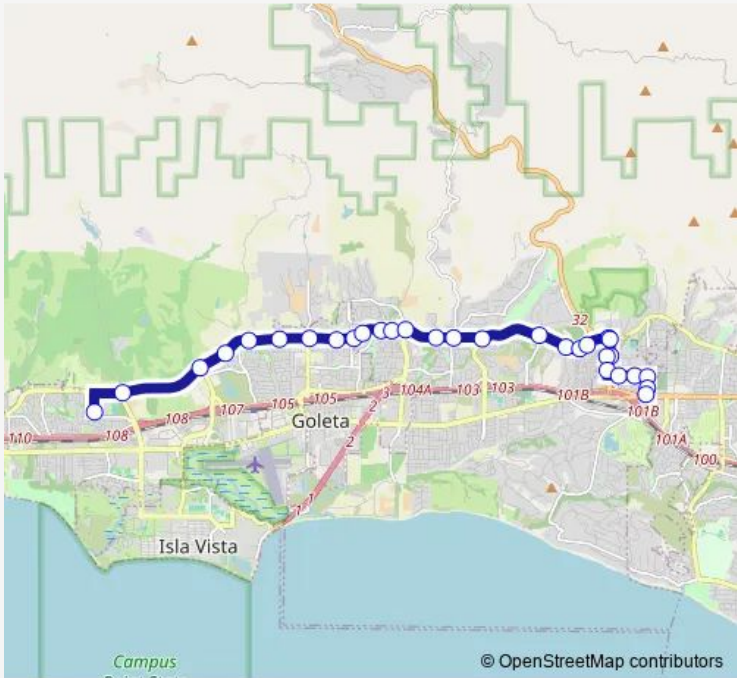

**Bus 2730 Dos Pueblos High School**

[Go to website](#)

**Direction**  
 Alameda & Padova 590 — State & La Cumbre  
 30 stops  
[Open route schedule](#)

- Alameda & Padova 590
- Cathedral Oaks & Glen Annie
- Cathedral oaks & Los Carneros
- Cathedral Oaks & Camino Laguna Vista
- Cathedral Oaks & Windsor
- Cathedral Oaks & Santa Marguerita
- Cathedral Oaks & Fairview 82
- Cathedral Oaks & Arundel
- Cathedral Oaks & Cambridge
- Cathedral Oaks & Camino Cascada
- Cathedral Oaks & Kellogg
- Cathedral Oaks & Avenida Pequena
- Cathedral Oaks & Patterson
- Cathedral Oaks & Ribera
- Cathedral Oaks & San Marcos
- Cathedral Oaks & Turnpike
- Cathedral Oaks & Camino Del Remedio
- Cathedral Oaks & El Sueno
- Cathedral Oaks & Rancho SB Mob Home
- Cathedral Oaks & Via Chaparral
- Foothill & Cieneguitas

**Route schedule**  
 Alameda & Padova 590 — State & La Cumbre

Monday	15:50
Tuesday	15:50
Wednesday	15:50
Thursday	15:50
Friday	12:45-15:50
Saturday	—
Sunday	—

**Route info**  
 Direction: Alameda & Padova 590  
 Stops: 30  
 Trip Duration: 0 hour 30 min

La Cumbre & Via Lucero

State & La Cumbre

**Direction**

State &amp; La Cumbre — Alameda &amp; Bassano

29 stops

[Open route schedule](#)

State &amp; La Cumbre

Calle Real &amp; Pesetas

## Route info

Direction: State &amp; La Cumbre

Stops: 29

Trip Duration: 0 hour 37 min

Cathedral Oaks & Camino Laguna Vista

Cathedral Oaks & Los Carneros

Cathedral Oaks & Glen Annie

Alameda & Bassano