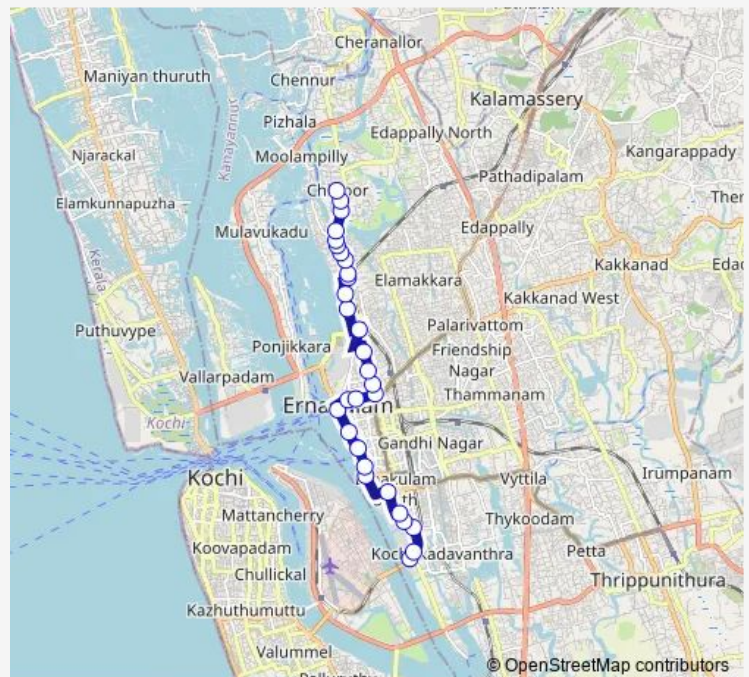

Thursday 06:00

Friday 06:00

Saturday 06:00

Sunday 06:00

Route info

Direction: Thevara Junction

Stops: 30

Trip Duration: 0 hour 33 min