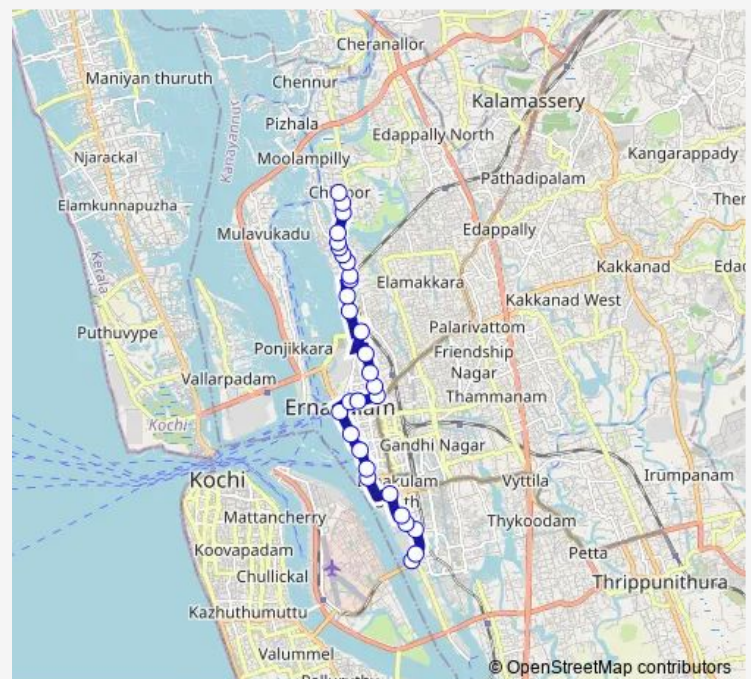

Thursday 06:00

Friday 06:00

Saturday 06:00

Sunday 06:00

Route info

Direction: Thevara Junction

Stops: 30

Trip Duration: 0 hour 33 min