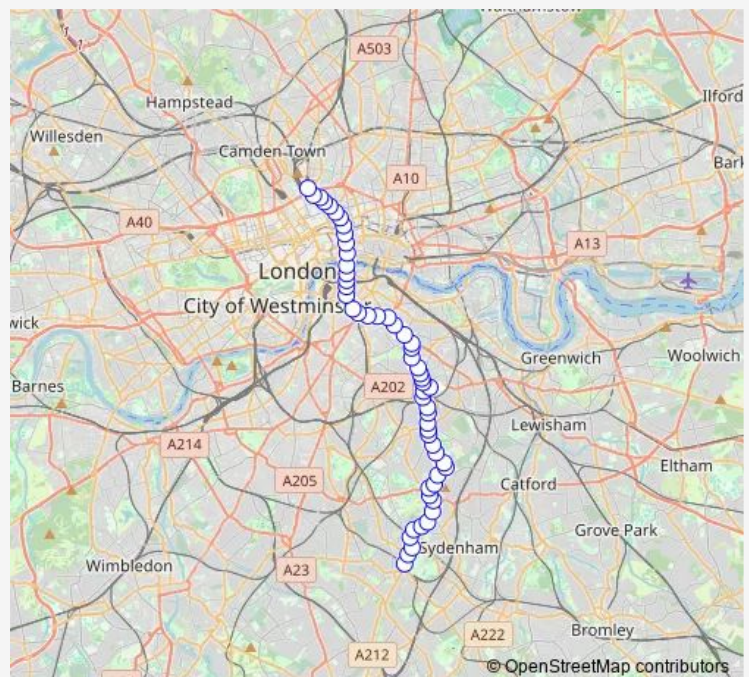

Nigel Road

### Route schedule

Crystal Palace Parade — King's Cross Stn / York Way

Monday 00:00-05:00

Tuesday 00:00-05:00

Wednesday 00:00-05:00

Thursday 00:00-05:00

Friday 00:00-05:00

Saturday 00:00-05:00

### Route info

Direction: Crystal Palace Parade

Stops: 55

Trip Duration: 0 hour 51 min

Heaton Road

Peckham Rye Station

The Aylesham Centre

Clayton Road (Se15)