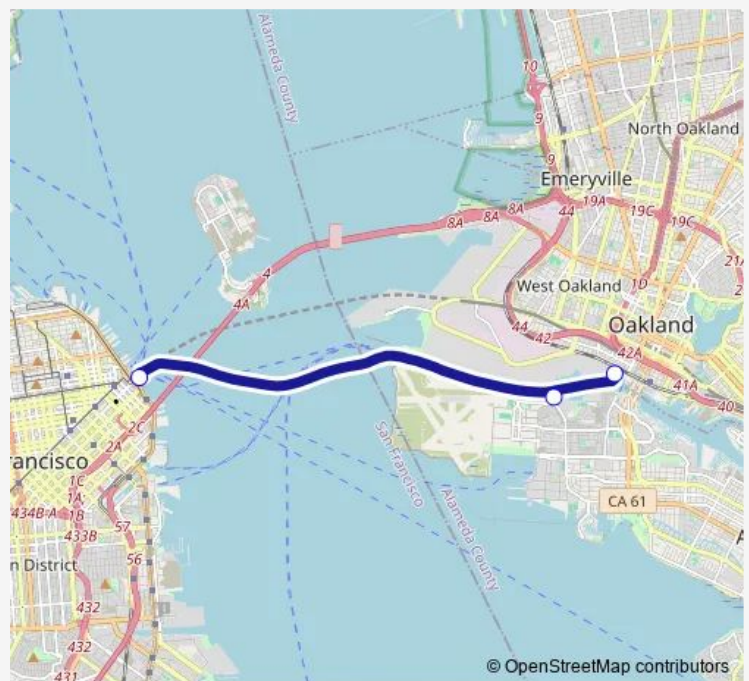

Ferry Oa Oakland & Alameda

[Go to website](#)

Direction

Main Street Alameda Ferry Terminal — San Francisco Ferry Building Gate F

3 stops

[Open route schedule](#)

Main Street Alameda Ferry Terminal

Oakland Ferry Terminal

San Francisco Ferry Building Gate F

Route schedule

Main Street Alameda Ferry Terminal — San Francisco Ferry Building Gate F

| | |
|-----------|-------------|
| Monday | 09:05-11:45 |
| Tuesday | 09:05-11:45 |
| Wednesday | 09:05-11:45 |
| Thursday | 09:05-11:45 |
| Friday | 09:05-11:45 |
| Saturday | — |
| Sunday | — |

Route info

Direction: Main Street Alameda Ferry Terminal

Stops: 3

Trip Duration: 0 hour 45 min

Oa — Oakland & Alameda

Direction

Main Street Alameda Ferry Terminal — San Francisco Ferry Building Gate G

3 stops