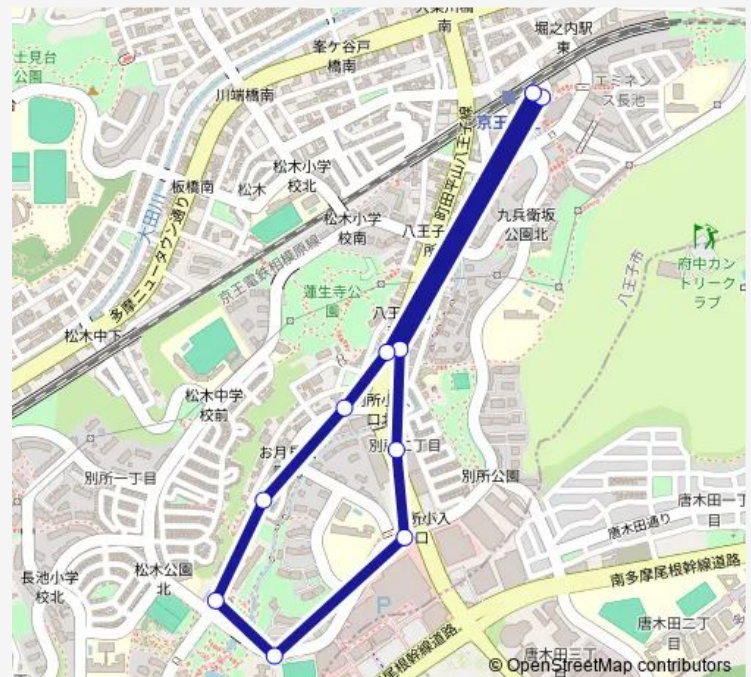

Direction

京王堀之内駅 — 京王堀之内駅

10 stops

[Open route schedule](#)

京王堀之内駅

別所谷戸

せせらぎ橋

別所小学校

見附ヶ丘

見附橋

浄瑠璃緑地下

蓮生寺

別所谷戸

京王堀之内駅

Route schedule

京王堀之内駅 — 京王堀之内駅

Monday 06:05-12:35

Tuesday 06:05-12:35

Wednesday 06:05-12:35

Thursday 06:05-12:35

Friday 06:05-12:35

Saturday 06:25-12:35

Sunday 06:25-12:35

Route info

Direction: 京王堀之内駅

Stops: 10

Trip Duration: 0 hour 15 min

堀 0 1 Bus time schedules and route maps are available in an offline PDF at busmaps.com. Use the busmaps.com website to see live bus times, train schedule or subway schedule, and step-by-step directions for all public transit in Hino