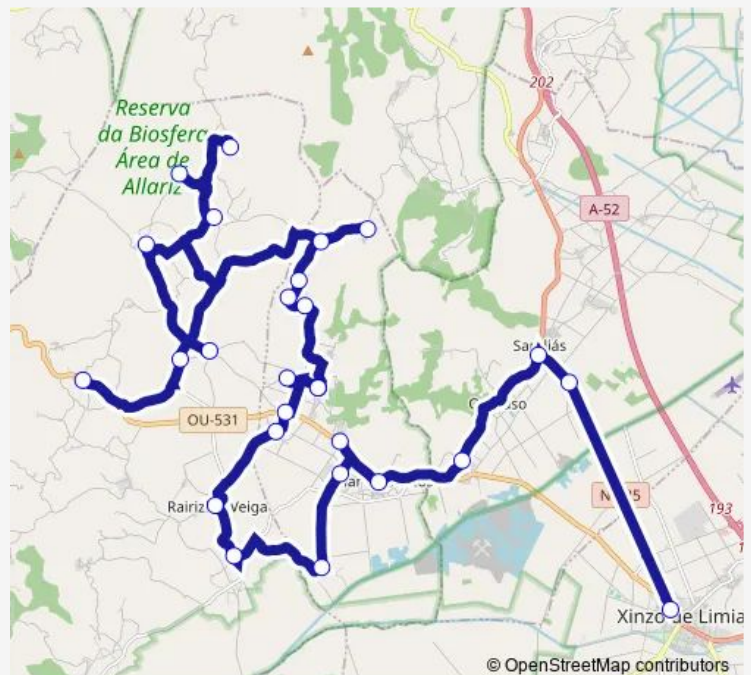

Santa Baia

CASAS DA VEIGA- MARQUESIÑ

Polígono Vilar DE Santos

Route schedule

Lampaza — Xinzo De Limia E.A.

Monday —

Tuesday 09:30

Wednesday —

Thursday —

Friday —

Saturday —

Sunday —

Route info

Direction: Lampaza

Stops: 27

Trip Duration: 0 hour 54 min

Saturday

—

Sunday

—

Route info

Direction: Xinzo De Limia E.A.

Stops: 27

Trip Duration: 0 hour 54 min