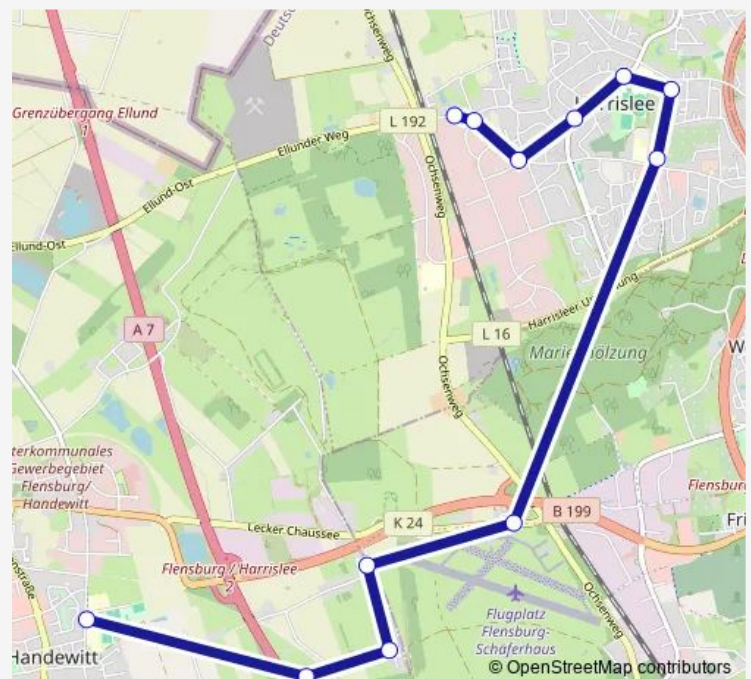

Direction

Handewitt Schule — Harrislee Westerstraße

12 stops

[Open route schedule](#)

Handewitt Schule

Unterlangberg Waldgasse

Unterlangberg

Handewitt Oberlangberg

Route schedule

Handewitt Schule — Harrislee Westerstraße

Monday 12:15-15:30

Tuesday 12:15-15:30

Wednesday 12:15-15:30

Thursday 12:15-15:30

Friday 12:15-13:05

Saturday —

Sunday —

Route info

Direction: Handewitt Schule

Stops: 12

Trip Duration: 0 hour 21 min

Direction

Harrislee Musbeker Weg — Flensburg St.
Franziskus-Hospital

23 stops

Monday 13:30

Tuesday 13:30

Wednesday 14:30

Thursday 13:30

Friday 13:30

Saturday —

Sunday —

Route info