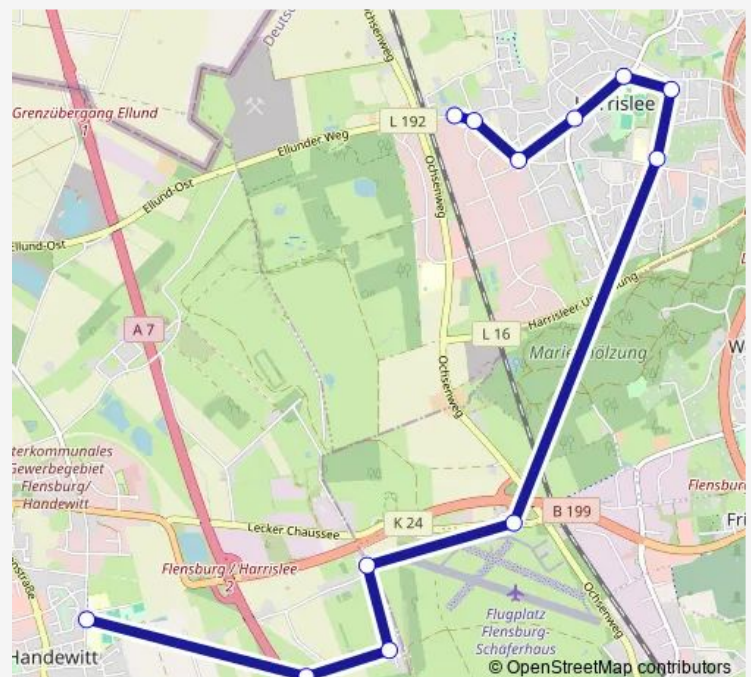

Direction

Handewitt Schule — Harrislee Westerstraße

12 stops

[Open route schedule](#)

Handewitt Schule

Unterlangberg Waldgasse

Unterlangberg

Handewitt Oberlangberg

Route schedule

Handewitt Schule — Harrislee Westerstraße

Monday 12:15-15:30

Tuesday 12:15-15:30

Wednesday 12:15-15:30

Thursday 12:15-15:30

Friday 12:15-13:05

Saturday —

Sunday —

Route info

Direction: Handewitt Schule

Stops: 12

Trip Duration: 0 hour 21 min

Direction

Harrislee Musbeker Weg — Flensburg St.
Franziskus-Hospital

23 stops

Monday 13:30

Tuesday 13:30

Wednesday 14:30

Thursday 13:30

Friday 13:30

Saturday —

Sunday —

Route info