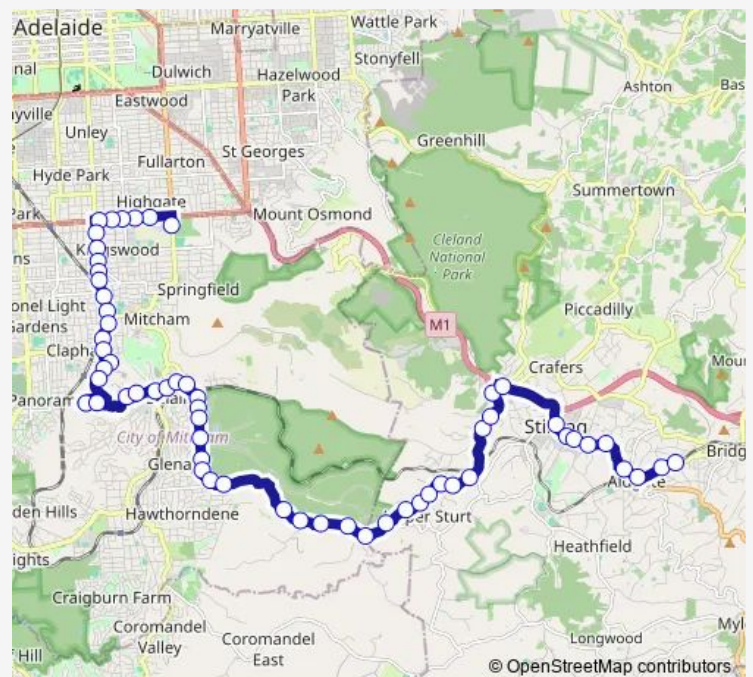

Stop 20 Belair Rd - East side

Stop 20A Belair Rd - South East side

Stop 20B Belair Rd - South East side

Stop 21 Belair Rd - North side

Stop 21A Belair Rd - North side

Route schedule

Stop 13 Fullarton Rd - West side — Stop 44 Mt Barker Rd - North side

Monday 15:33

Tuesday 15:33

Wednesday 15:33

Thursday 15:33

Friday 15:33

Saturday —

Sunday —

Route info

Direction: Stop 13 Fullarton Rd - West side

Stops: 60

Trip Duration: 0 hour 51 min

892 — Urrbrae to Aldgate

Stop 22 Belair Rd - North West side

Stop 22A Belair Rd - North side

Stop 23 Main Rd - North East side

Stop 23A Sheoak Rd - North side

Stop 24 Sheoak Rd - North West side

Stop 24A Sheoak Rd - North side

Stop 25 Upper Sturt Rd - East side

Stop 26 Upper Sturt Rd - East side

Stop 27 Upper Sturt Rd - East side

Stop 27A Upper Sturt Rd - East side