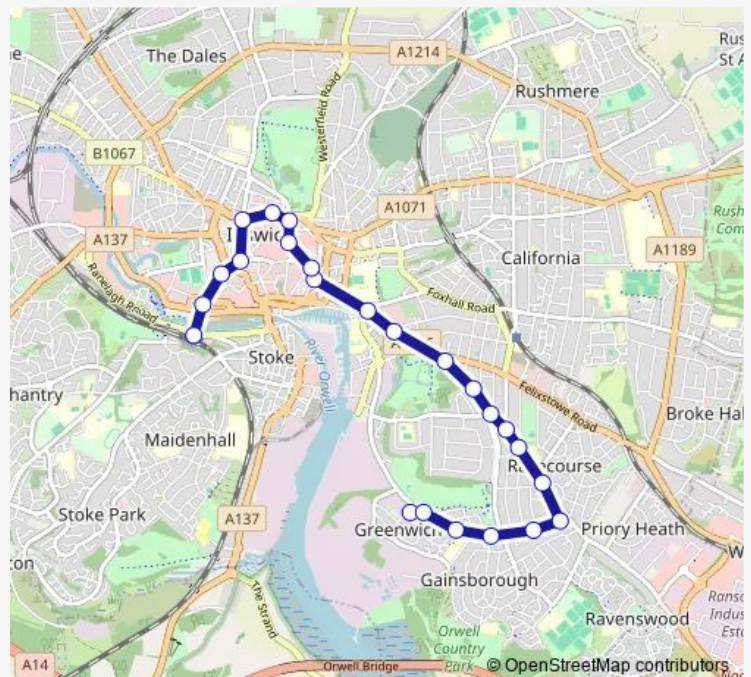

Bus 3E Nacton Nipper

[Go to website](#)

Direction

Bus Shelter — Railway Station

24 stops

[Open route schedule](#)

Bus Shelter

Holbrook Road

Bonnington Road

All Hallows

Gloucester Road

St James Church

Nacton Crescent

Murrayfield School

Hatfield Road

Cliff Lane Triangle

Elmhurst Drive

Holywells Park

Cavendish Street

Holy Trinity Church

Co-op Education Centre

The Dhaka

Buttermarket

Library

Tower Ramparts Bus Station

Museum Street

Willis Building

Route schedule

Bus Shelter — Railway Station

Monday 06:05-23:35

Tuesday 06:05-23:35

Wednesday 06:05-23:35

Thursday 06:05-23:35

Friday 06:05-23:35

Saturday 19:35-23:35

Sunday —

Route info

Direction: Bus Shelter

Stops: 24

Trip Duration: 0 hour 20 min

■ 3E — Nacton Nipper