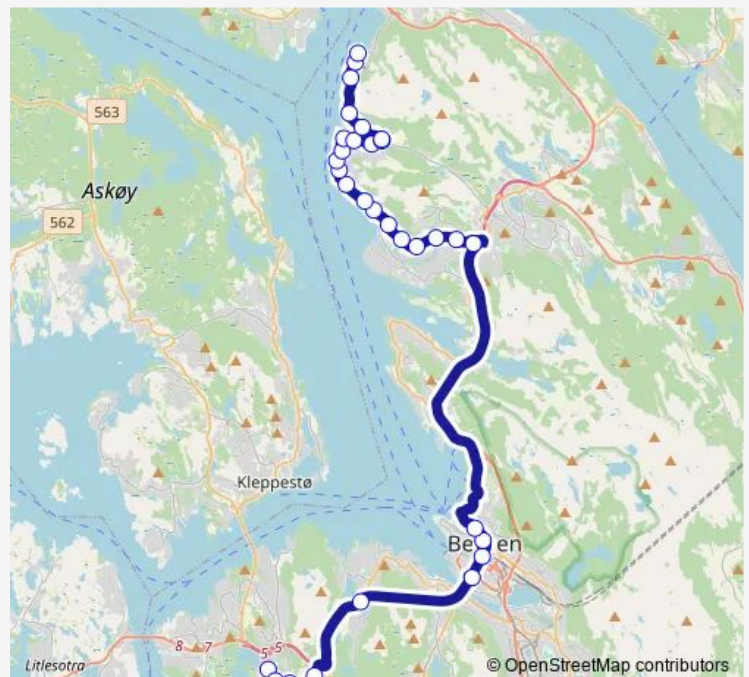

Friday 06:07-16:15

Saturday —

Sunday —

Route info

Direction: Salhus kai

Stops: 31

Trip Duration: 0 hour 55 min

■ 3E — Støbotn - sentrum

BusMaps

Bradbenken

Torget

Olav Kyrres gate

Møhlenpris

Lyngbø rv. 555

Bjørndalsbakken

Loddefjord terminal

Sunday —

Route info

Direction: Vadmyra

Stops: 33

Trip Duration: 1 hour 0 min

Toppe

Støbotn snuplass

Støbotn i Salhusvegen