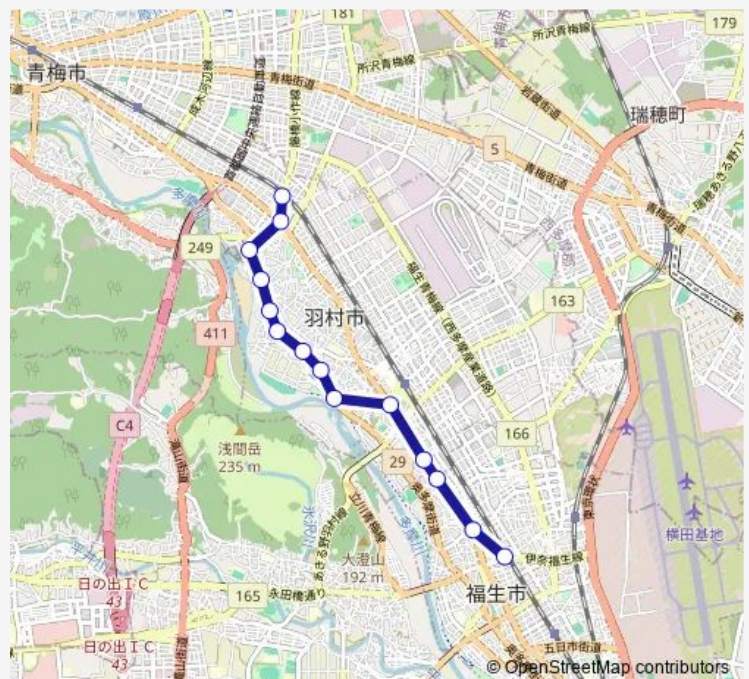

西小学校 (羽村市)

羽加美四丁目

田ノ上

禅福寺入口

羽村堰上

羽村駅西

宗禅寺

福生警察署

Friday —

Saturday 12:45

Sunday 12:45

Route info

Direction: 小作駅西口

Stops: 14

Trip Duration: 0 hour 18 min

福30 Bus time schedules and route maps are available in an offline PDF at busmaps.com. Use the busmaps.com website to see live bus times, train schedule or subway schedule, and step-by-step directions for all public transit in Hamura