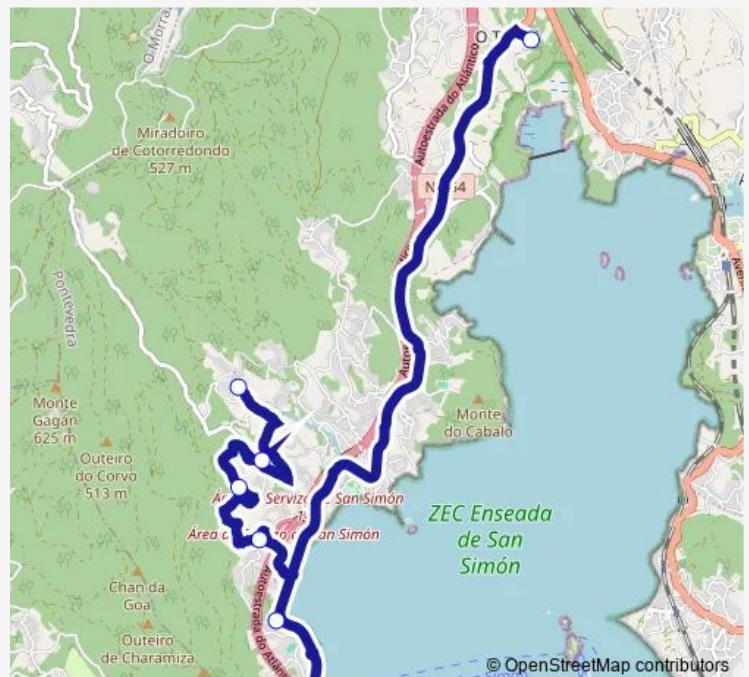

Tuesday —

Wednesday —

Thursday —

Friday —

Saturday —

Sunday —

Route info

Direction: Cardiña

Stops: 7

Trip Duration: 0 hour 40 min

Xg672021 — CPI DO Toural-Cardiña

Direction

CPI do Toural — Cardaña

7 stops

[Open route schedule](#)

CPI do Toural