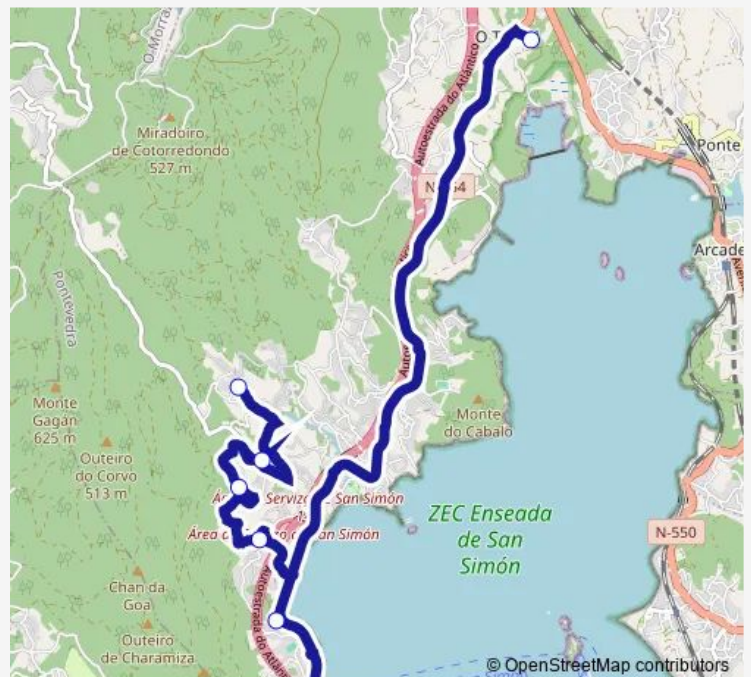

### Route info

Direction: Cardiña

Stops: 7

Trip Duration: 0 hour 40 min

XG672021 — CPI DO Toural-Cardiña