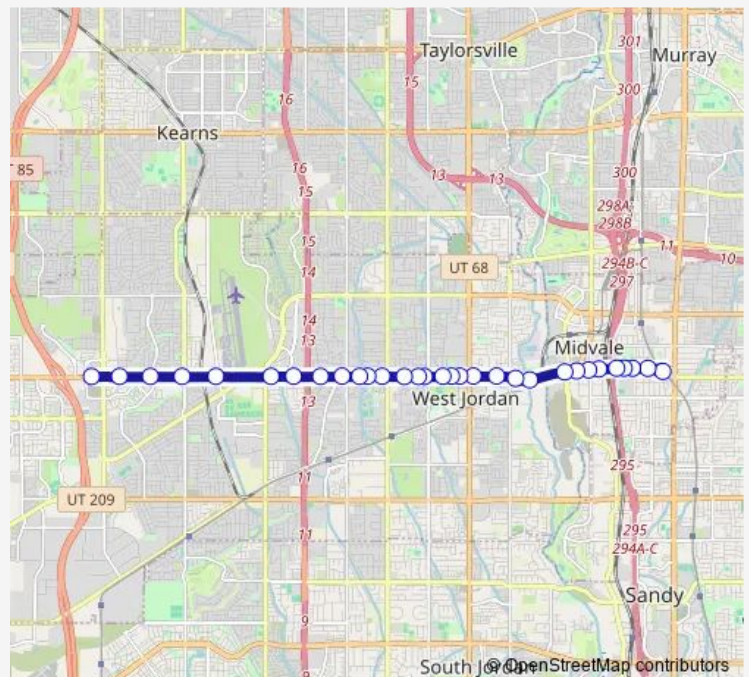

7800 S @ 2480 W

7800 S @ 2716 W

7800 S @ 2920 W

Route schedule

Midvale Center Station (Bay C) — 7800 S @ 5746 W

Monday 06:30-21:00

Tuesday 06:30-21:00

Wednesday 06:30-21:00

Thursday 06:30-21:00

Friday 06:30-21:00

Saturday 06:30-20:30

Sunday —

Route info

Direction: Midvale Center Station (Bay C)

Stops: 31

Trip Duration: 0 hour 21 min

F578 — 7800 South Flex

7800 S @ 3050 W

7800 S @ 3208 W

7800 S @ 3466 W

7800 S @ 3720 W

7800 S @ 3936 W

7800 S @ Airport Rd (WB)

7800 S @ 4794 W

Sunday —

Route info

Direction: 7800 S @ 5746 W

Stops: 29

Trip Duration: 0 hour 21 min

Center St @ 407 W

Center St @ 287 W

Center St @ 177 W