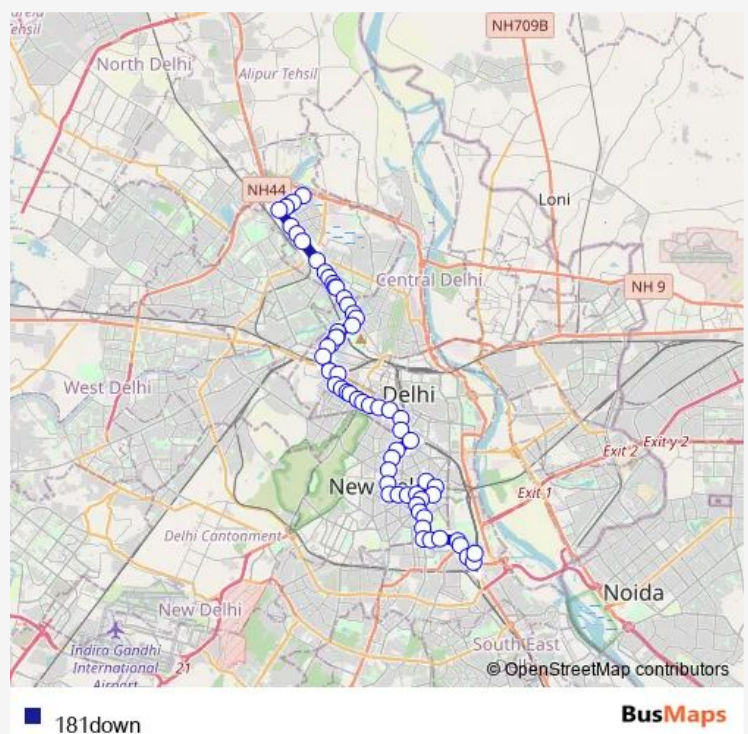

Shakti Nagar Nangia Park

Chowki No 2 / Gulabi Bagh Crossing

Gulabi Bagh

Route schedule

E Block Jahangir Puri Terminal — Nizamuddin Railway Station

Monday 10:15-21:35

Tuesday 10:15-21:35

Wednesday 10:15-21:35

Thursday 10:15-21:35

Friday 10:15-21:35

Saturday 10:15-21:35

Sunday 10:15-21:35

Route info

Direction: E Block Jahangir Puri Terminal

Stops: 63

Trip Duration: 1 hour 54 min

181down

BusMaps

Shastri Nagar A Block

Gulabi Bagh

Subhadra Colony

Sarai Rohilla Flyover

Sarai Rohilla Govt Qtrs (Rohtak Road)

Liberty Cinema