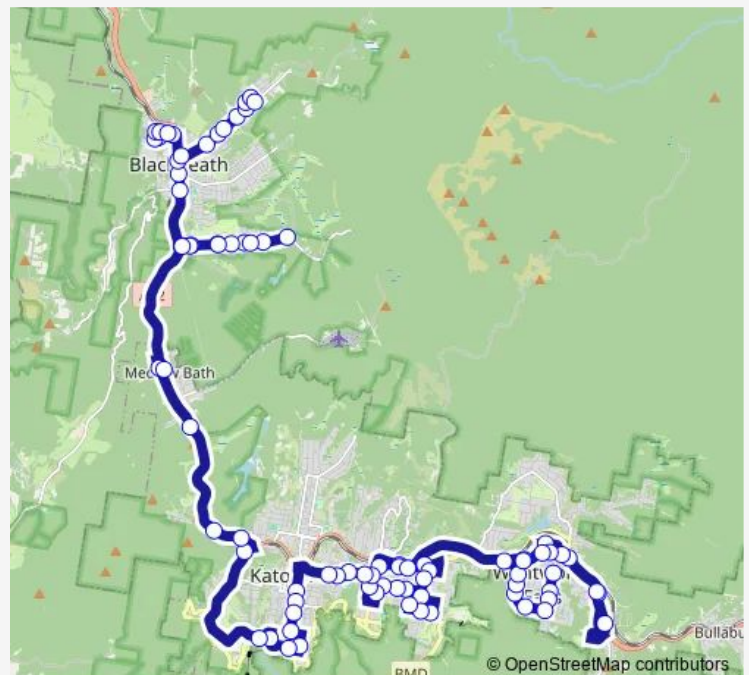

School Bus 8710 Wentworth Falls PS to Blackheath

[Go to website](#)

Direction

Wentworth Falls Public School, Falls Rd — Hat Hill Rd Opp Robb Av

84 stops

[Open route schedule](#)

- Wentworth Falls Public School, Falls Rd
- Falls Rd At Parkes St
- Falls Rd At Backhouse St
- Fletcher St At Falls Rd
- Fletcher St At Murphy's Lane
- Valley Rd At Backhouse Lane
- Valley Rd At Parkes St
- Valley Rd Opp Armstrong St
- Great Western Hwy Opp Wentworth Falls Cemetery
- Blue Mountains Grammar School, Great Western Hwy
- Great Western Hwy At Station St
- Great Western Hwy After Old Bathurst Rd
- Great Western Hwy Opp Tableland Rd
- Great Western Hwy At Dalrymple Av
- Wilson Park, Great Western Hwy
- Blue Mountain Grammar School, Matcham Av
- Great Western Hwy After Cascade St
- Great Western Hwy Opp Blue Mountains Grammar School
- Wentworth Falls Cemetery, Great Western Hwy
- Great Western Hwy After Valley Rd
- Great Western Highway Opp Leura Public School

Route schedule

Wentworth Falls Public School, Falls Rd — Hat Hill Rd Opp Robb Av

Monday	14:30
Tuesday	14:30
Wednesday	14:30
Thursday	—
Friday	—
Saturday	—
Sunday	—

Route info

Direction: Wentworth Falls Public School, Falls Rd

Stops: 84

Trip Duration: 1 hour 57 min

8710 — Wentworth Falls PS to Blackheath

Leura Station, Railway Pde

Railway Pde Opp Hartley Esp

Railway Pde Opp The Church Of Lds

Scott Av At Gladstone Rd

Morven Gardens Centre, Morven Rd

The schedule is provided in the local timezone. Times with "(+1)" indicate departures on the next day.

PDF file created on 2025-01-16

2024 BusMaps.com - All Rights Reserved