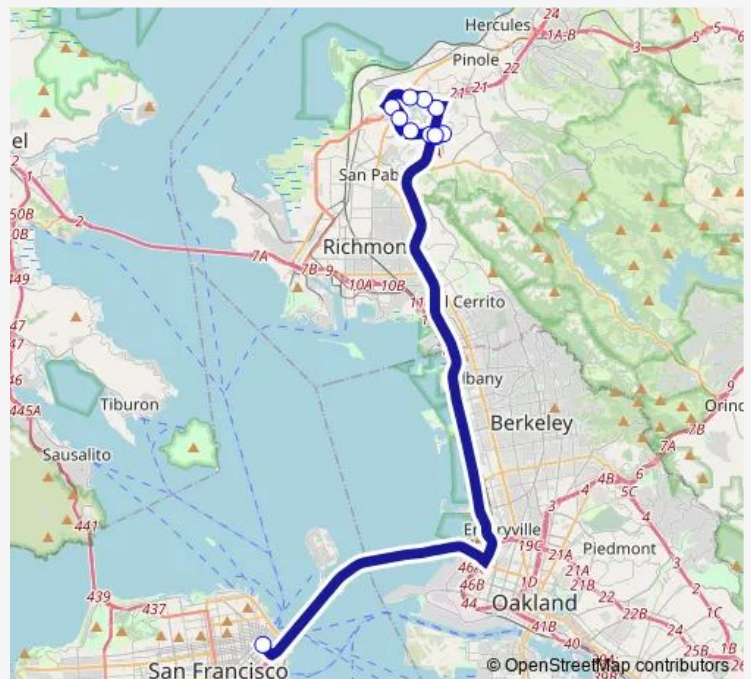

Hilltop Dr & Eastshore Fwy

Shane Dr & Hilltop Mall Rd

Hilltop Dr & Hillview Dr

Hilltop Dr & Vista Del Mar

Richmond Pkwy & Lakeside Dr

3400 Richmond Pkwy

Richmond Pkwy Transit Center (Park & Ride)

Salesforce Transit Center

Route schedule

Park Central & Hilltop Dr — Salesforce Transit Center

Monday 06:36-07:37

Tuesday 06:36-07:37

Wednesday 06:36-07:37

Thursday 06:36-07:37

Friday 06:36-07:37

Saturday —

Sunday —

Route info

Direction: Park Central & Hilltop Dr

Stops: 10

Trip Duration: 1 hour 3 min

LA — Hilltop - Richmond Pkwy Transbay

Direction

Salesforce Transit Center Bay 8 — Hilltop Dr & Park & Ride

11 stops

[Open route schedule](#)

Salesforce Transit Center Bay 8

Richmond Pkwy Transit Center (Park & Ride)

3400 Richmond Pkwy

Richmond Pkwy & Lakeside Dr

Hilltop Dr & Vista Del Mar

Hilltop Dr & Hillview Dr (Hilltop Village)