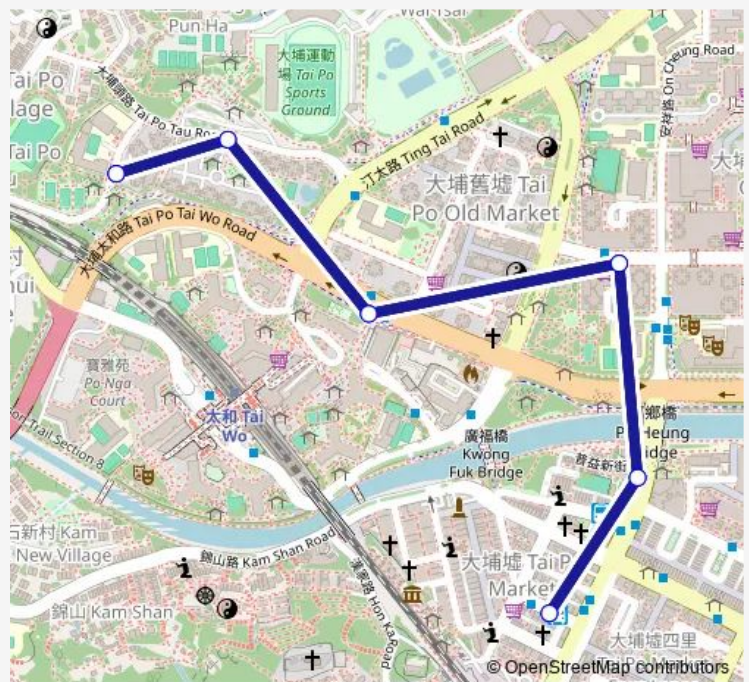

NAM Shing Street Outside Hung WAN Building|Nam Shing Street GMB Stop

### Route schedule

TAI PO TAU ROAD, NEAR TAI PO TAU DRIVE|TAI PO TAU DRIVE, SERENITY PARK PHASE 2 — NAM Shing Street Outside Hung WAN Building|Nam Shing Street GMB Stop

Monday	06:00-14:00
Tuesday	06:00-14:00
Wednesday	06:00-14:00
Thursday	06:00-14:00
Friday	06:00-14:00
Saturday	06:00-14:00
Sunday	06:00-14:00

### Route info

Direction: TAI PO TAU ROAD, NEAR TAI PO TAU DRIVE|TAI PO TAU DRIVE, SERENITY PARK PHASE 2

Stops: 5

Trip Duration: 0 hour 9 min

### Direction

NAM Shing Street Outside Hung WAN Building|Nam Shing Street GMB Stop — TAI PO TAU ROAD, NEAR TAI PO TAU DRIVE|TAI PO TAU DRIVE, SERENITY PARK PHASE 2

6 stops

[Open route schedule](#)

NAM Shing Street Outside Hung WAN Building|Nam Shing Street GMB Stop