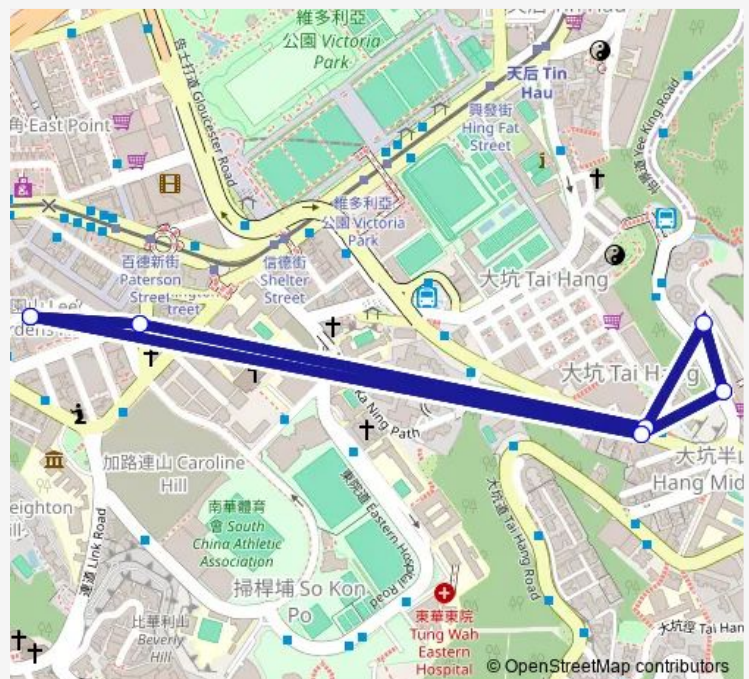

### Direction

Near LEE Garden One, LAN Fong Road — Near LEE Garden One, LAN Fong Road

7 stops

[Open route schedule](#)

Near LEE Garden One, LAN Fong Road

Caroline Centre, Pennington Street|Pennington Street  
LEE Gardens Two|Pennington Street Outside LEE Gardens Two|Pennington Street Outside LEE Gardens Two|Pennington Street, LEE Gardens Two

### Route schedule

Near LEE Garden One, LAN Fong Road — Near LEE Garden One, LAN Fong Road

Monday	06:00-21:00
Tuesday	06:00-21:00
Wednesday	06:00-21:00
Thursday	06:00-21:00
Friday	06:00-21:00
Saturday	06:00-21:00
Sunday	06:00-21:00

### Route info

Direction: Near LEE Garden One, LAN Fong Road

Stops: 7

Trip Duration: 0 hour 8 min

■ 21A — Causeway BAY (LAN Fong Road) - LAI TAK Tsuen (Circular)

21A Bus time schedules and route maps are available in an offline PDF at [busmaps.com](https://busmaps.com). Use the [busmaps.com](https://busmaps.com) website to see live bus times, train schedule or subway schedule, and step-by-step directions for all public transit in Hong Kong