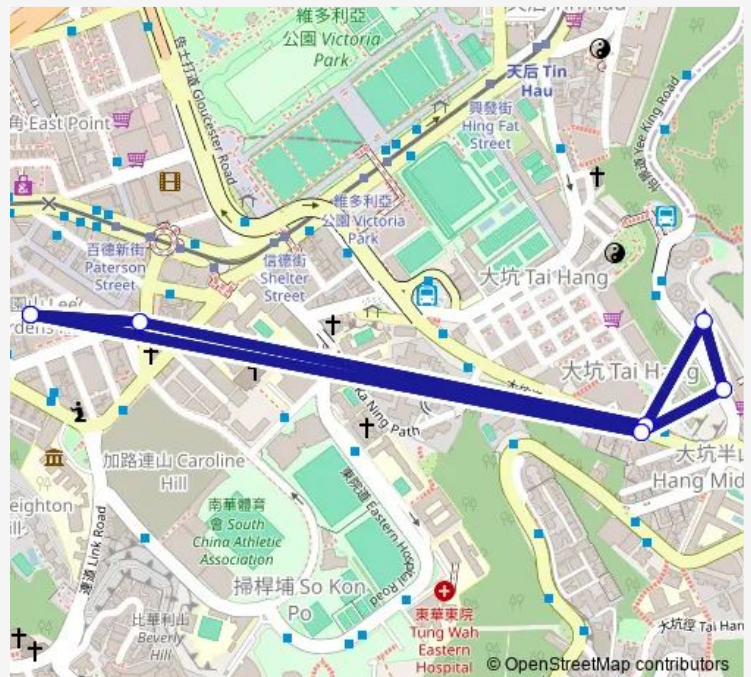

LAI TAK Tsuen

LAI TAK Tsuen Road, Outside Tsuen Wing Lau|Lai TAK Tsuen Road|Lai TAK Tsuen Road Between YEE King Road AND TAI Hang Road

Near Grand Deco Tower, TAI Hang Road

Near LEE Garden One, LAN Fong Road

Route schedule

Near LEE Garden One, LAN Fong Road — Near LEE Garden One, LAN Fong Road

Monday	06:00-21:00
Tuesday	06:00-21:00
Wednesday	06:00-21:00
Thursday	06:00-21:00
Friday	06:00-21:00
Saturday	06:00-21:00
Sunday	06:00-21:00

Route info

Direction: Near LEE Garden One, LAN Fong Road

Stops: 7

Trip Duration: 0 hour 8 min

21a — Causeway BAY (LAN Fong Road) - LAI TAK Tsuen (Circular)

21a Bus time schedules and route maps are available in an offline PDF at busmaps.com. Use the busmaps.com website to see live bus times, train schedule or subway schedule, and step-by-step directions for all public transit in Hong Kong