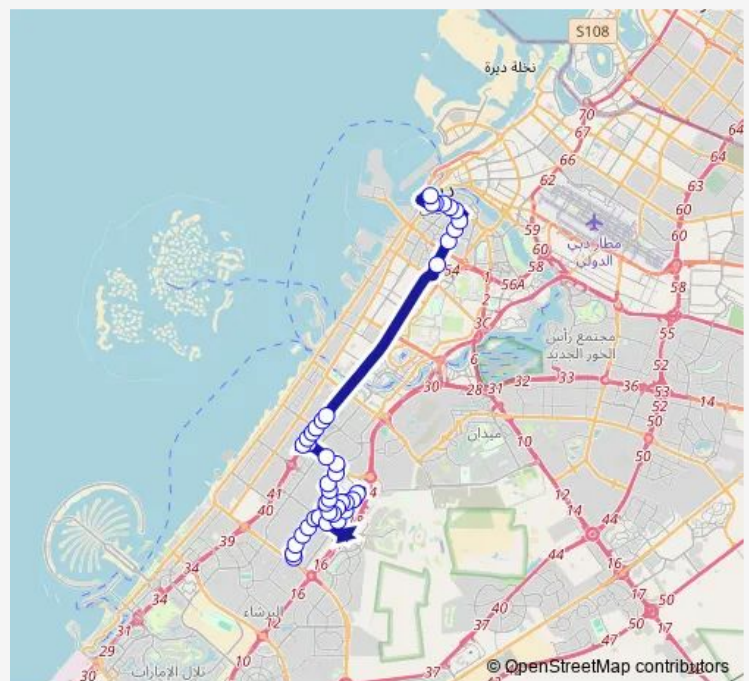

Bus 21A Al Quoz Ind'l Area-4 - Al Ghubaiba Bus Stn

[Go to website](#)

**Direction**

Al Quoz, Clinical Pathology Services 1 — Al Ghubaiba Bus Station 25

42 stops

[Open route schedule](#)

- Al Quoz, Clinical Pathology Services 1
- Al Quoz, Galaxy Paper Industries
- Al Quoz, Emirates Glass 2
- Rigid Construction, Camps 2
- Habtoor Equipment Corporation 2
- Al Quoz Depot 2
- Danways Emarat 2
- National Taxi 1
- Ducast Factory 2
- Le Meridien Hotel, Accommodation 2
- Al Quoz, Gargash Construction Accommodation
- Al Quoz, Emirates Housing Al Khail Gate 2
- Al Quoz, Gargash Construction Accommodation 2
- Majid Industries 2
- Khaleej, Metal Coating 2
- Emirates Industries 2
- Emirates Printing Press 2
- ETA Steel Works 2
- Bartawi Camps 2
- Rostamani Steel Mills 2
- Joton Paints 2

**Route schedule**

Al Quoz, Clinical Pathology Services 1 — Al Ghubaiba Bus Station 25

Monday	06:00-00:30 <sup>+1</sup>
Tuesday	06:00-00:30 <sup>+1</sup>
Wednesday	06:00-00:30 <sup>+1</sup>
Thursday	06:00-00:30 <sup>+1</sup>
Friday	05:30-00:35 <sup>+1</sup>
Saturday	05:30-00:30 <sup>+1</sup>
Sunday	05:00-00:30 <sup>+1</sup>

**Route info**

Direction: Al Quoz, Clinical Pathology Services 1

Stops: 42

Trip Duration: 1 hour 19 min

21A — Al Quoz Ind'l Area-4 - Al Ghubaiba Bus Stn

Al Quoz, AST Company 2

Oasis Village 2

Al Quoz, New Housing Junction 2

Max Metro Bus Stop Landside 2

Adcb Metro Bus Stop Landside

Centre Point Shopping Centre 1

Burjuman Metro Bus Stop 2-1

Four Point Sheraton Hotel 2

Sharaf DG Metro Bus Stop 3-1

Sharaf DG Metro Bus Stop 1-2

Nahda Street