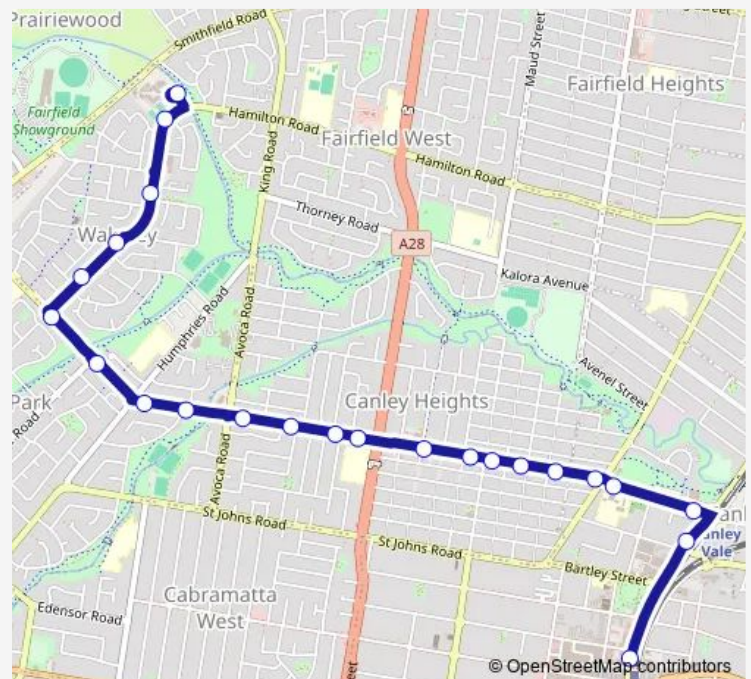

Railway Pde Before Canley Vale Rd

Canley Vale Rd Before Clifford Av

Canley Vale Public School, Canley Vale Rd

Canley Vale Rd Before Palmerston St

Canley Vale Rd Before Burdett St

Canley Vale Rd At Adolphus St

Canley Vale Rd Before Gladstone St

Canley Vale Rd Before Salisbury St

Canley Vale Rd At Peel St

Canley Vale Rd Before Byrd St

Canley Vale Rd Opp Andrew Av

Canley Vale Rd At Stevenage Rd

Canley Vale Rd Before Avoca Rd

Canley Vale Rd At Bowtell Av

Canley Vale Rd Before Humphries Rd

Canley Vale Rd At Melbourne Rd

Canley Vale Rd Opp Bulls Rd

Bulls Rd After Strzelecki Cl

Bulls Rd Opp Kembla St

Route schedule

Cabramatta Station, Railway Pde, Stand A — Mary Mackillop College Bus Bay

Monday	08:18
Tuesday	08:18
Wednesday	08:18
Thursday	08:18
Friday	08:18
Saturday	—
Sunday	—

Route info

Direction: Cabramatta Station, Railway Pde, Stand A

Stops: 23

Trip Duration: 0 hour 14 min

Innisfail Park, Bulls Rd