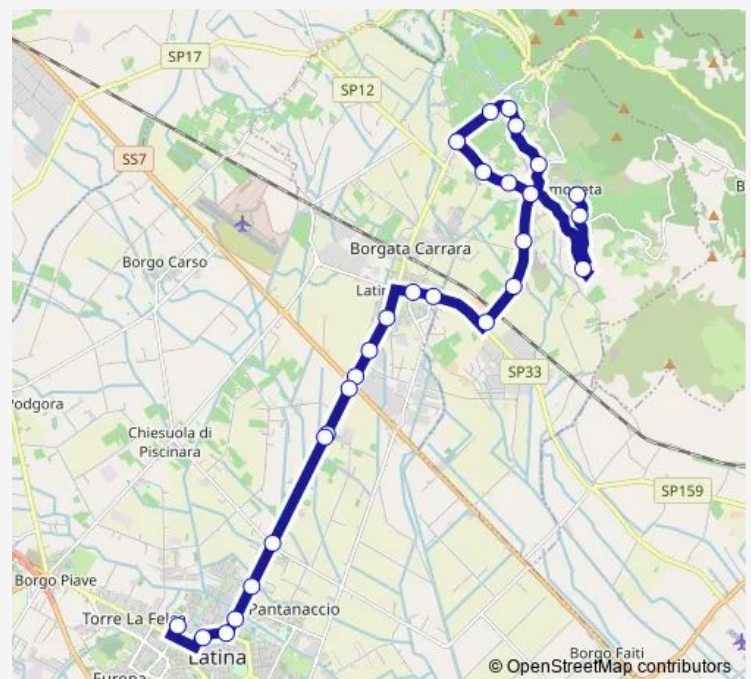

Latina | Viale Stazione Via Verri # f3066

Latina | Viale Stazione Via Appia # f3067

Latina | Via Epitaffio Via Appia # f2785

Latina | Via Epitaffio Str. Piscinara # f2946

Route schedule

Sermoneta | Via Garibaldi # f3189 — Latina | Terminal Bus # f3092

Monday 15:35

Tuesday 15:35

Wednesday 15:35

Thursday 15:35

Friday 15:35

Saturday 07:10-15:35

Sunday —

Route info

Direction: Sermoneta | Via Garibaldi # f3189

Stops: 28

Trip Duration: 0 hour 43 min

Sermoneta - Latina # Lt48d

Latina | Via Epitaffio Str. Piscinara # f2786

Latina | Via Epitaffio Str. Congiunte # f2944

Latina | Via Epitaffio Via Gionchetto # f2789

Latina | Corso Matteotti Via Milazzo # f2790

Latina | Viale 18 Dicembre # f2941

Latina | Piazza S. M. Goretti # f2940

Latina | Terminal Bus # f3092

Bus time schedules and route maps are available in an offline PDF at busmaps.com. Use the busmaps.com website to see live bus times, train schedule or subway schedule, and step-by-step directions for all public transit in Sermoneta