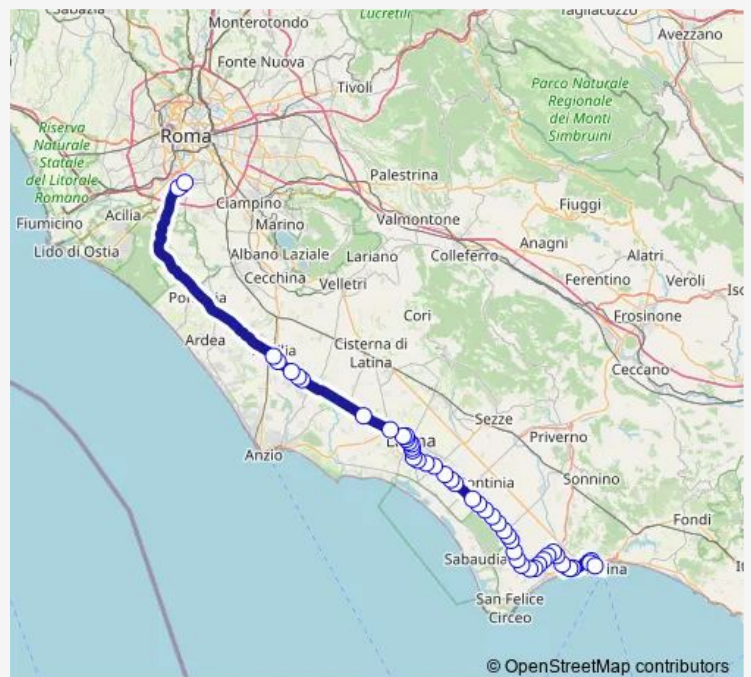

**Route schedule**

Terracina | Stazione FS # f4008 — Roma | Laurentina (Metro B) # f2693

Monday	05:55
Tuesday	05:55
Wednesday	05:55
Thursday	05:55
Friday	05:55
Saturday	05:55
Sunday	—

**Route info**

Direction: Terracina | Stazione FS # f4008

Stops: 47

Trip Duration: 2 hour 33 min

Terracina - Roma Laurentina # Tr108a

Sabaudia | Via Pontina Str. Gianfilippo # f2997

Sabaudia | Via Pontina Via Migliara 49 # f2998

Sabaudia | Via Pontina Via Migliara 48 # f2999