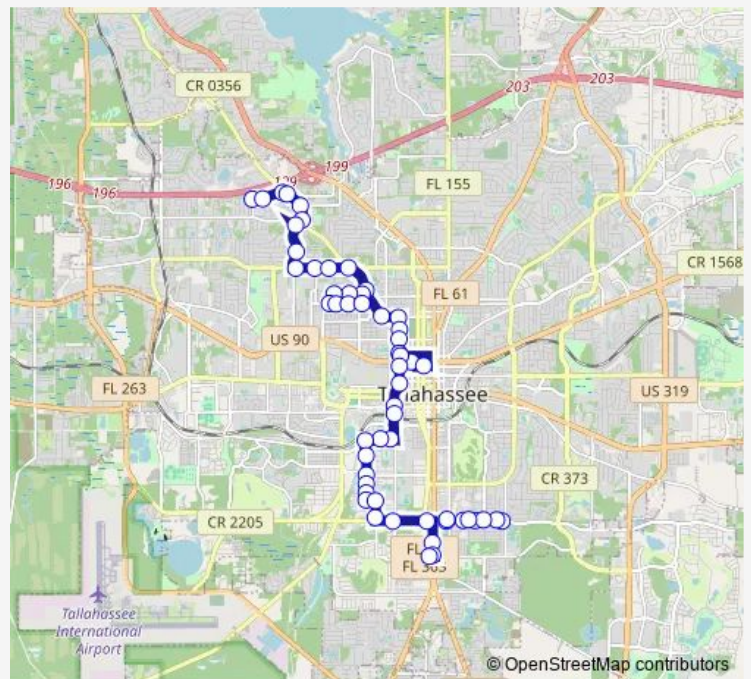

[Go to website](#)

Direction
 Atlas RD AT Portland AVE Nb — N Paul Russell RD AT South Monroe Commons

55 stops

[Open route schedule](#)

- Atlas RD AT Portland AVE Nb
- Portland AVE AT Gothic DR Eb
- Portland AVE OLD Bainbridge RD Eb
- OLD Bainbridge RD AT Willamette RD Sb
- OLD Bainbridge AT Stone Road Sb
- OLD Bainbridge AT High Rd
- High Road AT Hartsfield RD Sb
- High RD Sunset LN Sb
- Tharpe AT High FAR Side Eb
- Tharpe Street AT Colorado ST Eb
- 1325 W Tharpe ST Eb
- W Tharpe ST AT OLD Bainbridge Eb
- OLD Bainbridge RD Volusia ST Sb
- Volusia ST OLD Bainbridge RD Wb
- Volusia ST AT Abraham ST Wb
- Volusia AND JOE Lewis Wb
- JOE Louis ST Alabama ST Sb
- Alabama ST AT Harlem ST Shelter
- Alabama ST AT Abraham ST Eb
- Alabama ST Dade ST Eb
- OLD Bainbridge RD Fourth AVE Sb

Route schedule

Atlas RD AT Portland AVE Nb — N Paul Russell RD AT South Monroe Commons

Monday	—
Tuesday	—
Wednesday	—
Thursday	—
Friday	—
Saturday	—
Sunday	11:30-17:00

Route info

Direction: Atlas RD AT Portland AVE Nb

Stops: 55

Trip Duration: 1 hour 0 min

SUN M — Sunday M

Fourth AVE N Macomb ST Eb

N Macomb ST Goodbread LN Sb

N Macomb ST W Brevard ST Sb

Macomb AT W Virginia

W Tennessee ST N Martin Luther Eb

Friday —

Saturday —

Sunday 11:30-17:00

Route info

Direction: N Paul Russell RD AT South Monroe Commons

Stops: 29

Trip Duration: 1 hour 0 min

Hartsfield RD High RD Nb