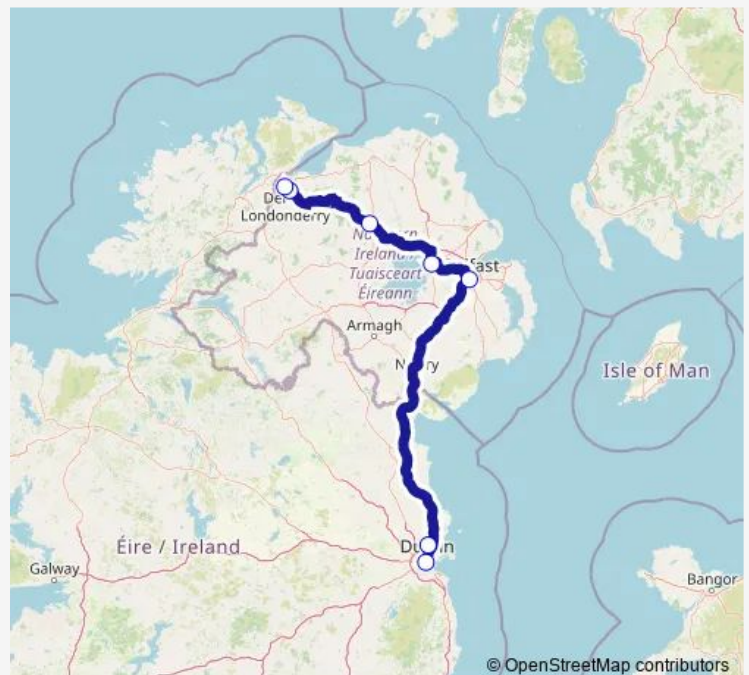

Dublin Airport Terminal 1 Zone 2

Europa Bus Centre

Belfast International Airport

Park & Ride Glenshane Rd

Drumahow Park & Ride

Foyleside Coach Park

Route schedule

The Gresham Hotel — Foyleside Coach Park

Monday 00:50-22:50

Tuesday 00:50-22:50

Wednesday 00:50-22:50

Thursday 00:50-22:50

Friday 00:50-22:50

Saturday 00:50-22:50

Sunday 00:50-22:50

Route info

Direction: The Gresham Hotel

Stops: 8

Trip Duration: 4 hour 45 min

■ 705x — Dublin City - Derry/Londonderry

BusMaps

Direction

Foyleside Coach Park — The Gresham Hotel

8 stops

[Open route schedule](#)

Foyleside Coach Park

Drumahow Park & Ride

Park & Ride Glenshane Rd

Belfast International Airport

Europa Bus Centre

Dublin Airport Terminal 2 Zone 20

Dublin Airport Terminal 1 Zone 2