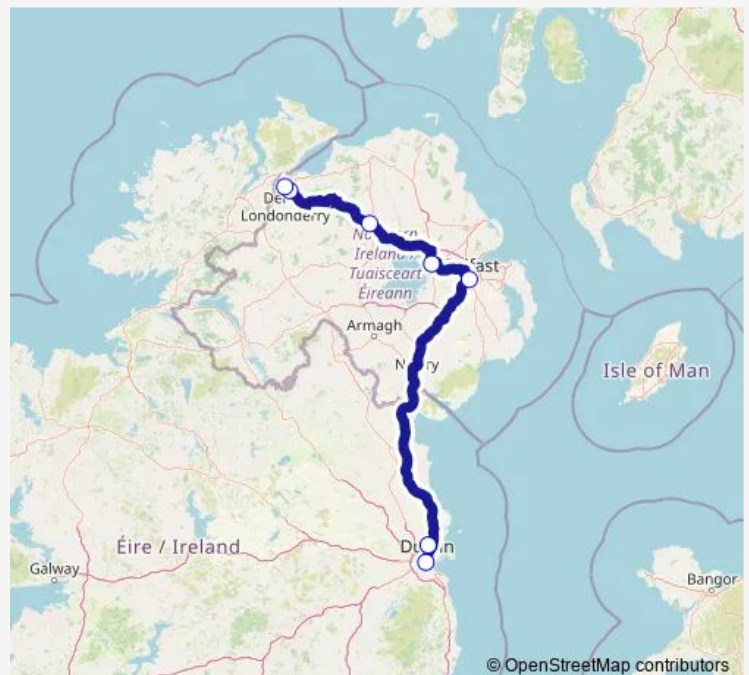

Bus 705x Dublin City - Derry/Londonderry

[Go to website](#)

Direction

The Gresham Hotel — Foyleside Coach Park

8 stops

[Open route schedule](#)

The Gresham Hotel

Dublin Airport Terminal 2 Zone 20

Dublin Airport Terminal 1 Zone 1

Europa Bus Centre

Belfast International Airport

Park & Ride Glenshane Rd

Drumahow Park & Ride

Foyleside Coach Park

Route schedule

The Gresham Hotel — Foyleside Coach Park

Monday 00:50-22:50

Tuesday 00:50-22:50

Wednesday 00:50-22:50

Thursday 00:50-22:50

Friday 00:50-22:50

Saturday 00:50-22:50

Sunday 00:50-22:50

Route info

Direction: The Gresham Hotel

Stops: 8

Trip Duration: 4 hour 45 min

■ 705x — Dublin City - Derry/Londonderry

Direction

Foyleside Coach Park — The Gresham Hotel

8 stops

[Open route schedule](#)