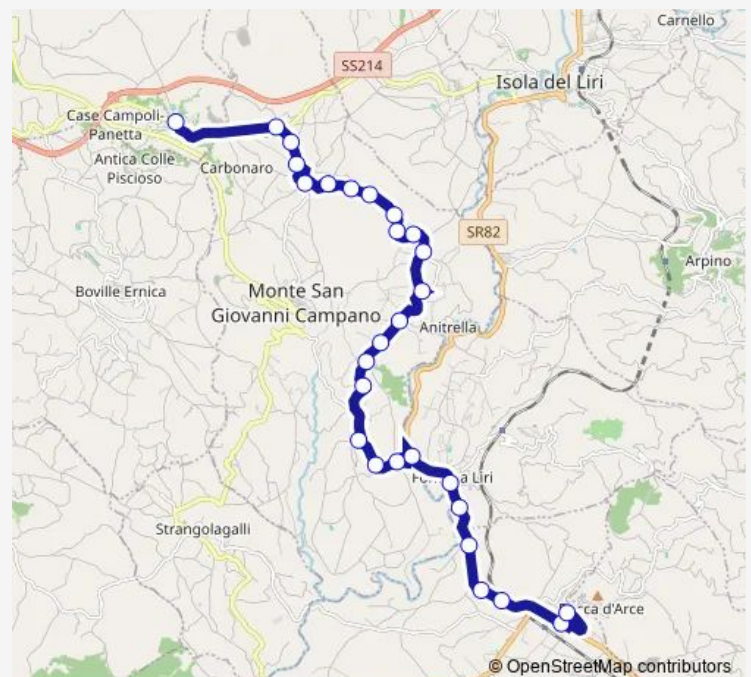

Monday 19:05-19:40

Tuesday 19:05-19:40

Wednesday 19:05-19:40

Thursday 19:05-19:40

Friday 19:05-19:40

Saturday —

Sunday —

Route info

Direction: Veroli | Abbazia di Casamari # f5867

Stops: 28

Trip Duration: 0 hour 36 min

Casamari - Arce # Ar24d

FONTANA LIRI | Cimitero # f6940

FONTANA LIRI | Corso Trieste # f6914

FONTANA LIRI | Corso Trieste Via Terme # f6915