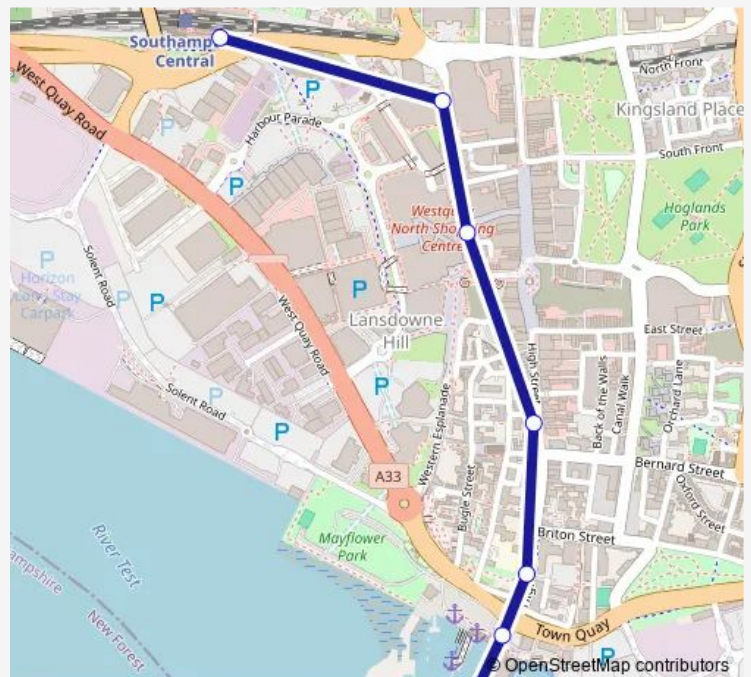

Telephone House

Holyrood Church

Westquay

Asda & Marlands

Central Station

Route schedule

Red Jet Terminal — Central Station

Monday 06:37-18:27

Tuesday 06:37-18:27

Wednesday 06:37-18:27

Thursday 06:37-18:27

Friday 06:37-18:27

Saturday 07:47-18:27

Sunday 07:47-18:27

Route info

Direction: Red Jet Terminal

Stops: 7

Trip Duration: 0 hour 10 min

■ QC — Town Quay - Southampton Central Station

Direction

Central Station — Red Jet Terminal

7 stops

[Open route schedule](#)

Central Station

Monday	06:55-18:10
Tuesday	06:55-18:10
Wednesday	06:55-18:10
Thursday	06:55-18:10
Friday	06:55-18:10
Saturday	07:30-18:10
Sunday	07:30-18:10

Route info

Direction: Central Station

Stops: 7

Trip Duration: 0 hour 10 min