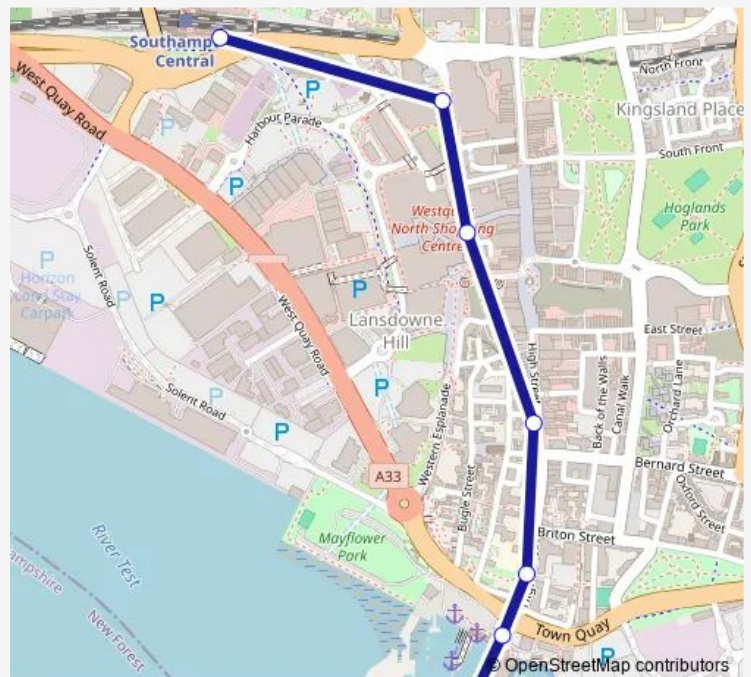

Telephone House

Holyrood Church

Westquay

Asda & Marlands

Central Station

Route schedule

Red Jet Terminal — Central Station

Monday 06:37-18:27

Tuesday 06:37-18:27

Wednesday 06:37-18:27

Thursday 06:37-18:27

Friday 06:37-18:27

Saturday 07:47-18:27

Sunday 07:47-18:27

Route info

Direction: Red Jet Terminal

Stops: 7

Trip Duration: 0 hour 10 min

■ QC — Town Quay - Southampton Central Station

Direction

Central Station — Red Jet Terminal

7 stops

[Open route schedule](#)

Central Station

Monday	06:55-18:10
Tuesday	06:55-18:10
Wednesday	06:55-18:10
Thursday	06:55-18:10
Friday	06:55-18:10
Saturday	07:30-18:10
Sunday	07:30-18:10

Route info

Direction: Central Station

Stops: 7

Trip Duration: 0 hour 10 min