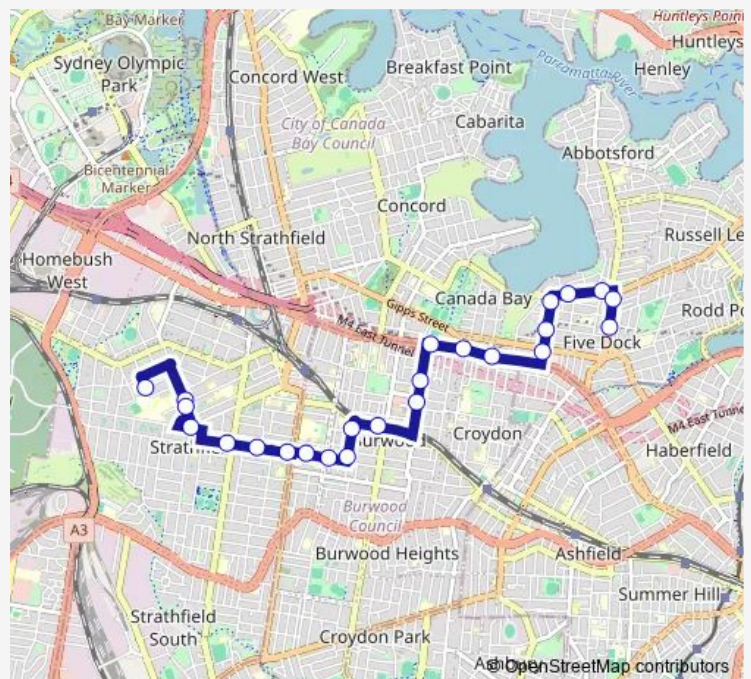

Dickson St At Albert Rd

Heyde Av After Albert Rd

Barker Rd Opp Wallis Av

Albyn Rd Before Homebush Rd

Albyn Rd At Parsons Av

Albyn Rd At The Boulevarde

Woodside Av Before Wentworth Rd

Woodside Av At Oxford St

Parramatta Rd At Regatta Rd

Harris Rd Before Queens Rd

Harris Rd Opp Garfield St

Harris Rd Before Lyons Rd West

Lyons Rd West At Preston Av

Route schedule

St Patrick's College, Francis St, Stand D — Five Dock Shops, Great North Rd

Monday 15:43

Tuesday 15:43

Wednesday 15:43

Thursday 15:43

Friday —

Saturday —

Sunday —

Route info

Direction: St Patrick's College, Francis St, Stand D

Stops: 24

Trip Duration: 0 hour 31 min

578s — St Patricks Strathfield to Five Dock Shops

Lyons Rd West At Innes St

Great North Rd Before Rodd Rd

Five Dock Shops, Great North Rd