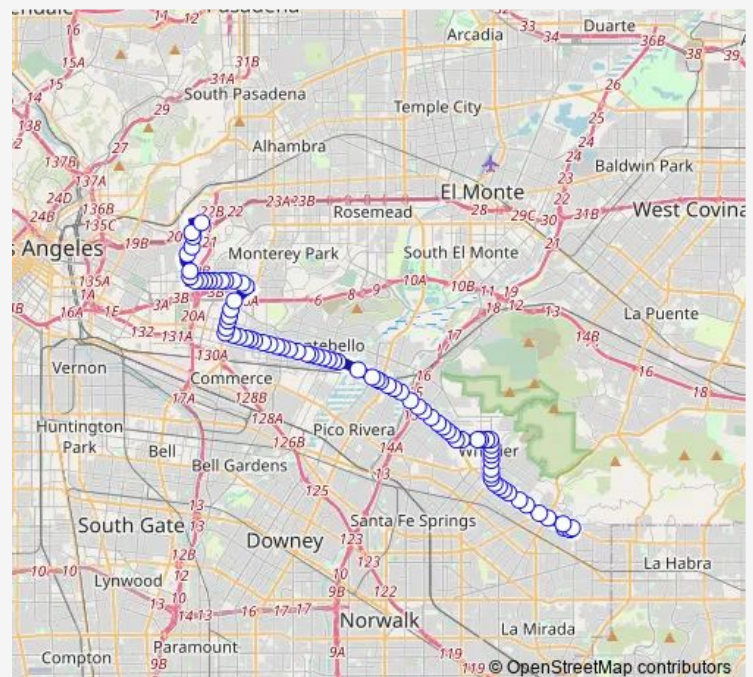

Whittier/Leonard

Whittier/Findlay

Whittier/Saybrook

Whittier/Via Del Oro

Garfield/Whittier

Whittier/Concourse

Whittier/21st

Whittier/19th

### Route schedule

East L.A. College — Whittwood Mall

Monday 05:25-20:36

Tuesday 05:25-20:36

Wednesday 05:25-20:36

Thursday 05:25-20:36

Friday 05:25-20:36

Saturday 05:26-20:31

### Route info

Direction: East L.A. College

Stops: 63

Trip Duration: 1 hour 5 min

10 Whittier Blvd

Whittier/Taylor

Whittier/Greenwood

Whittier / Montebello