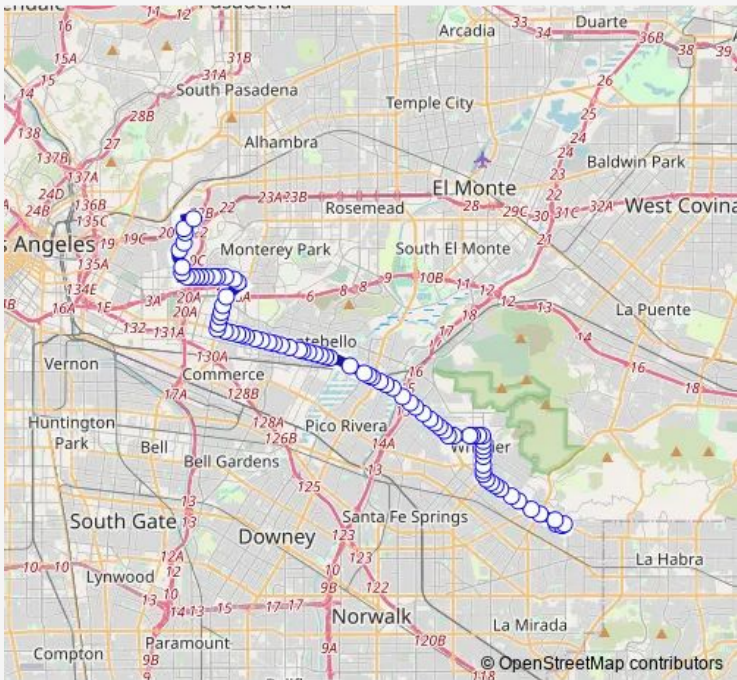

Bus 10 Whittier Blvd

[Go to website](#)

Direction
 Cal State Los Angeles — Whittwood Mall
 82 stops
[Open route schedule](#)

- Cal State Los Angeles
- Ramona/Campus
- Eastern/City Terrace
- Eastern/Sheriff Rd
- Eastern/Marianna
- Eastern/Floral
- Eastern/Hammel
- Cesar Chavez/Eastern
- Cesar Chavez/Humphreys
- Cesar Chavez/Ford
- Cesar Chavez/Westcott
- Cesar Chavez/Mcdonnell
- Cesar Chavez/Dangler
- Cesar Chavez/Mednik
- Belvedere Park
- Cesar Chavez/Vancouver
- Cesar Chavez/Westcott
- Cesar Chavez/Schoolside
- Elac Frontage
- Cesar Chavez/Collegian
- Atlantic/Cesar Chavez

Route schedule
 Cal State Los Angeles — Whittwood Mall

Monday	04:20-20:36
Tuesday	04:20-20:36
Wednesday	04:20-20:36
Thursday	04:20-20:36
Friday	04:20-20:36
Saturday	04:20-20:37
Sunday	04:40-20:08

Route info
 Direction: Cal State Los Angeles
 Stops: 82
 Trip Duration: 1 hour 36 min