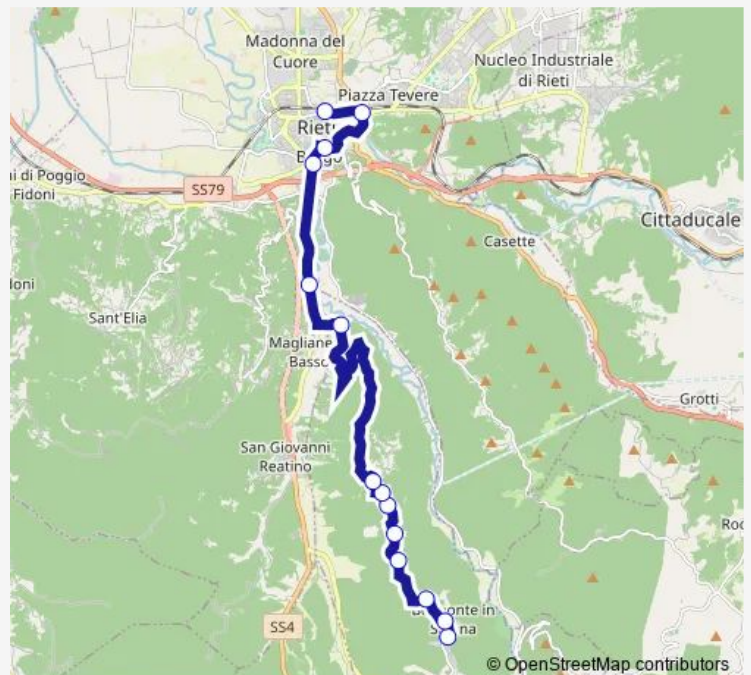

Route schedule

BELMONTE S. | Via Vittorio Veneto # f9701 — Rieti | Stazione FS Ist. Superiore Principessa di Napoli # f1070

Monday 14:40-18:00

Tuesday 14:40-18:00

Wednesday 14:40-18:00

Thursday 14:40-18:00

Friday 14:40-18:00

Saturday 14:40

Sunday —

Route info

Direction: BELMONTE S. | Via Vittorio Veneto # f9701

Stops: 14

Trip Duration: 0 hour 30 min

Belmonte in Sabina - Rieti # Ri743d