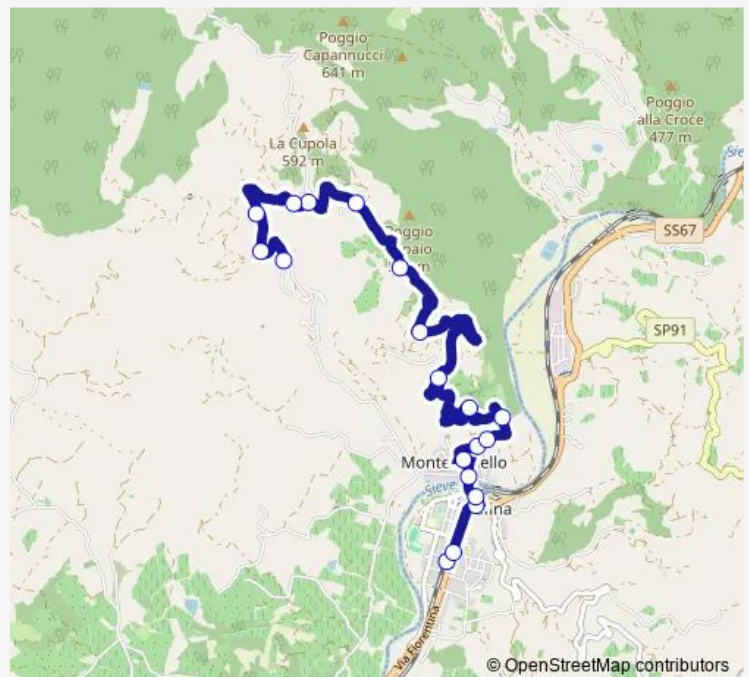

Saturday 12:55

Sunday —

Route info

Direction: Rufina Scuole

Stops: 29

Trip Duration: 0 hour 40 min

Via Colognese 38_V

Montebonello Via Colognese

Montebonello Via Catalano

Rufina Via Trieste_V

Rufina Via Roma_V

Rufina Centro *

Rufina Fs V.Le Duca Della Vittoria

Rufina Stazione Fs *

Direction

Rufina Stazione Fs * — Santa Maria Acone *

Thursday 06:15-18:55

Friday 06:15-18:55

Saturday 06:15-15:20

Sunday —

Route info

Direction: Rufina Stazione Fs *

Stops: 28

Trip Duration: 0 hour 35 min

Stops: 8

Trip Duration: 0 hour 10 min

338 C Bus time schedules and route maps are available in an offline PDF at busmaps.com. Use the busmaps.com website to see live bus times, train schedule or subway schedule, and step-by-step directions for all public transit in Rufina