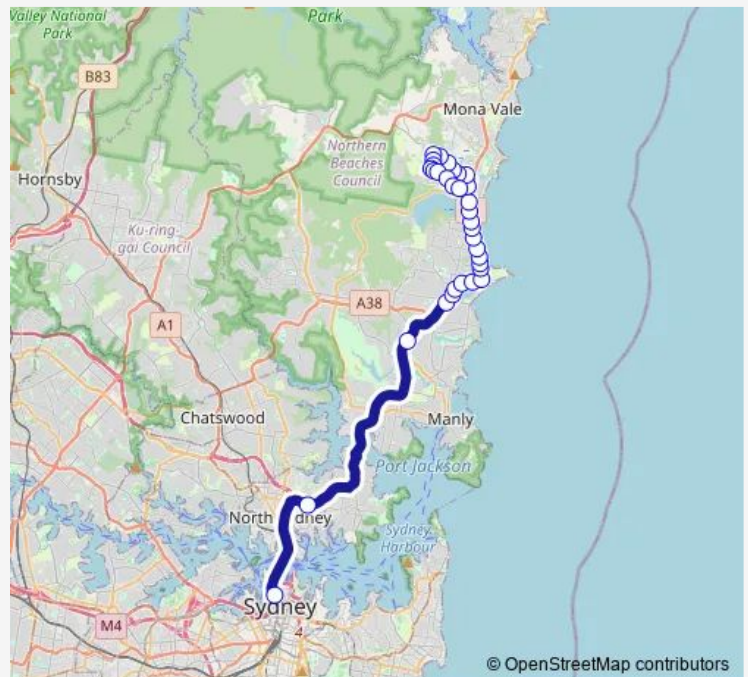

Bus E83 Prepay-Only - North Narrabeen to City Wynyard (Express Service)

[Go to website](#)

Direction

Garden St At Powder Works Rd — Wynyard Station, York St, Stand M

34 stops

[Open route schedule](#)

Garden St At Powder Works Rd

Powder Works Rd At Alleyne Av

70 Powder Works Rd

Powder Works Rd At Cooleena Rd

Powder Works Rd At Merridong St

Elanora Heights Shops, Powder Works Rd

Elanora Heights Community Centre, Kalang Rd

Kalang Rd After Allington Cres

Kalang Rd At Elanora Rd

Elanora Rd Opp Coolangatta Av

Anana Rd Opp Elanora Rd

Anana Rd Before Rickard Rd

86 Rickard Rd

Rickard Rd After Venetian Rd

Grenfell Av Opp Narrabeen Baptist Church

Narrabeen B-Line, Pittwater Rd

Pittwater Rd Before Robertson St

Pittwater Rd After Goodwin St

Pittwater Rd At Clarke St

Pittwater Rd At Ramsay St

Route schedule

Garden St At Powder Works Rd — Wynyard Station, York St, Stand M

Monday 05:51-08:14

Tuesday 05:51-08:14

Wednesday 05:51-08:14

Thursday 05:51-08:14

Friday 05:51-08:14

Saturday —

Sunday —

Route info

Direction: Garden St At Powder Works Rd

Stops: 34

Trip Duration: 0 hour 56 min