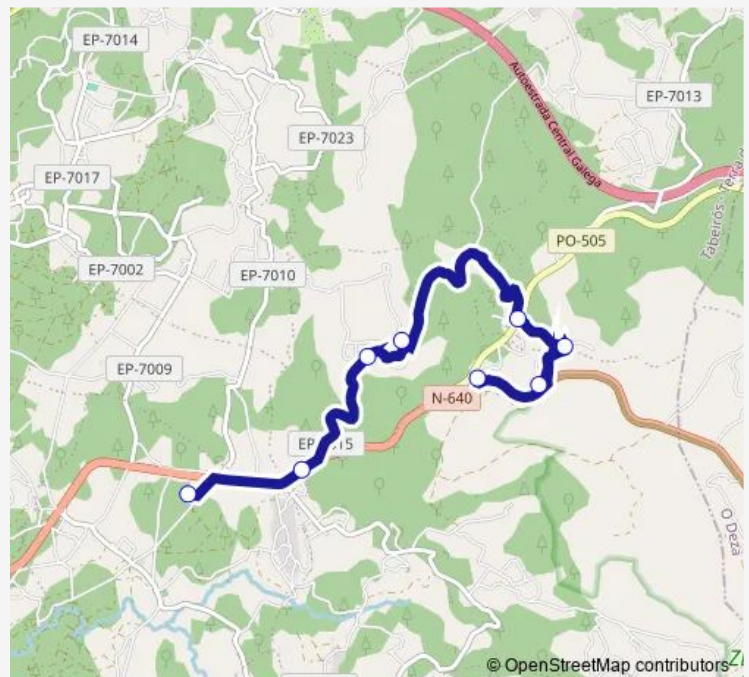

Tuesday 16:47

Wednesday 15:37

Thursday 15:37

Friday 15:37

Saturday —

Sunday —

**Route info**

Direction: Ceip do Foxo

Stops: 8

Trip Duration: 0 hour 23 min

■ Xg658012 — Ceip do Foxo - A Rocha-Cruce Orazo

Xg658012 Bus time schedules and route maps are available in an offline PDF at [busmaps.com](https://busmaps.com). Use the [busmaps.com](https://busmaps.com) website to see live bus times, train schedule or subway schedule, and step-by-step directions for all public transit in Santiago de Compostela