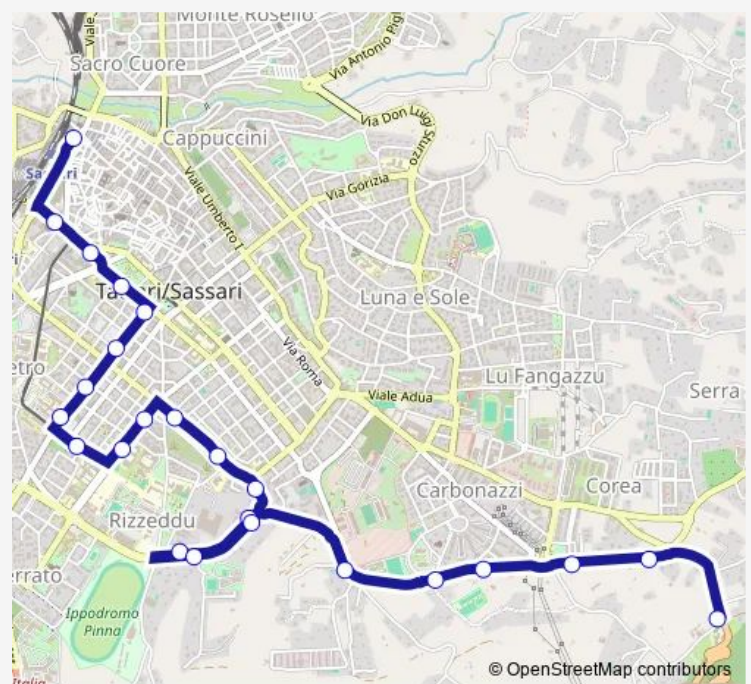

Viale Italia 1

Viale Italia, Incrocio Via Sardegna

Viale Italia 23

Viale Italia, Pronto Soccorso

Via Enrico De Nicola 5

Via Turati 73

Via Turati 23

Via Napoli 13

Via Milano 24

Route schedule

Piazza Sant'Antonio, Intergremio — Scala Di Giocca, Liceo Artistico

Monday 08:05

Tuesday 08:05

Wednesday 08:05

Thursday 08:05

Friday 08:05

Saturday 08:05

Sunday —

Route info

Direction: Piazza Sant'Antonio, Intergremio

Stops: 24

Trip Duration: 0 hour 23 min

S19 — Scolastico 19

Via Milano 30a

Via Milano 38

Scala Di Giocca, Liceo Artistico

S19 Bus time schedules and route maps are available in an offline PDF at busmaps.com. Use the busmaps.com website to see live bus times, train schedule or subway schedule, and step-by-step directions for all public transit in Sassari