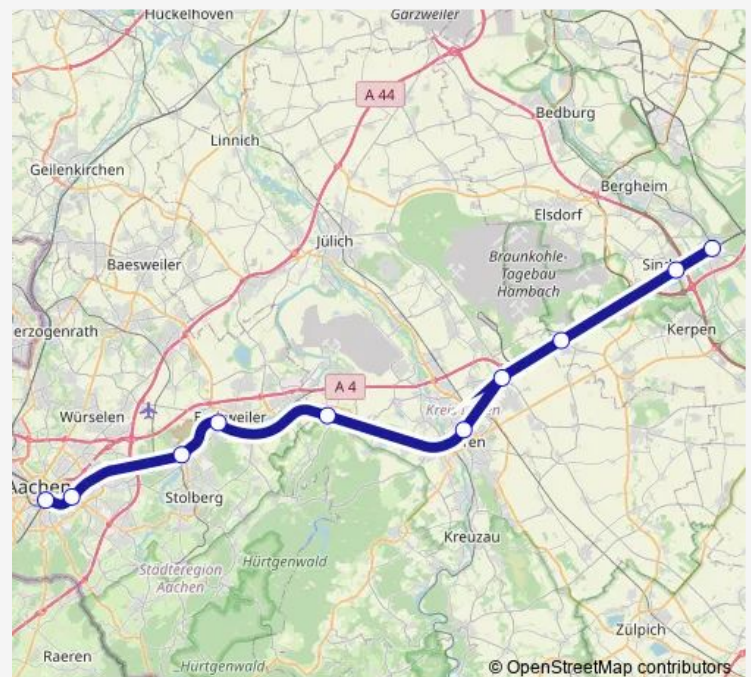

Lövenich

Köln-Müngersdorf Technologiepark

Köln-Ehrenfeld

Köln Hansaring

Köln Hbf

### Route schedule

Aachen, Hbf — Köln Hbf

Monday	—
Tuesday	—
Wednesday	—
Thursday	—
Friday	20:49-23:32
Saturday	00:49-02:31
Sunday	01:47-02:47

### Route info

Direction: Aachen, Hbf

Stops: 17

Trip Duration: 3 hour 0 min

S19

BusMaps

**Direction**

undefined — undefined