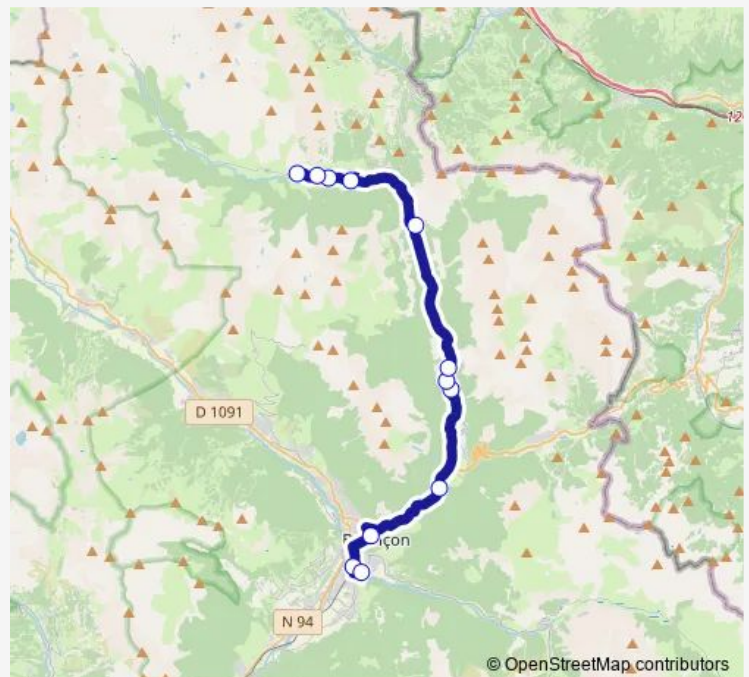

Briançon- Porte D'Embrun

VAL DES Pres- LA Vachette

VAL DES Pres- Ecole

VAL DES Pres- LE Serre

VAL DES Pres- LA Draye

Nevache- Plampinet

Nevache- LE Roubion

Nevache- Croix DE Mission

Nevache- LE BON Coin

Nevache- Ville Haute- Ot

Route schedule

Briançon- Gare SnCF/Gare Routière — Nevache- Ville Haute- Ot

Monday 18:10

Tuesday 18:10

Wednesday 12:05

Thursday 18:10

Friday 18:10

Saturday —

Sunday —

Route info

Direction: Briançon- Gare SnCF/Gare Routière

Stops: 12

Trip Duration: 0 hour 45 min

S19 Bus time schedules and route maps are available in an offline PDF at busmaps.com. Use the busmaps.com website to see live bus times, train schedule or subway schedule, and step-by-step directions for all public transit in Bardonecchia