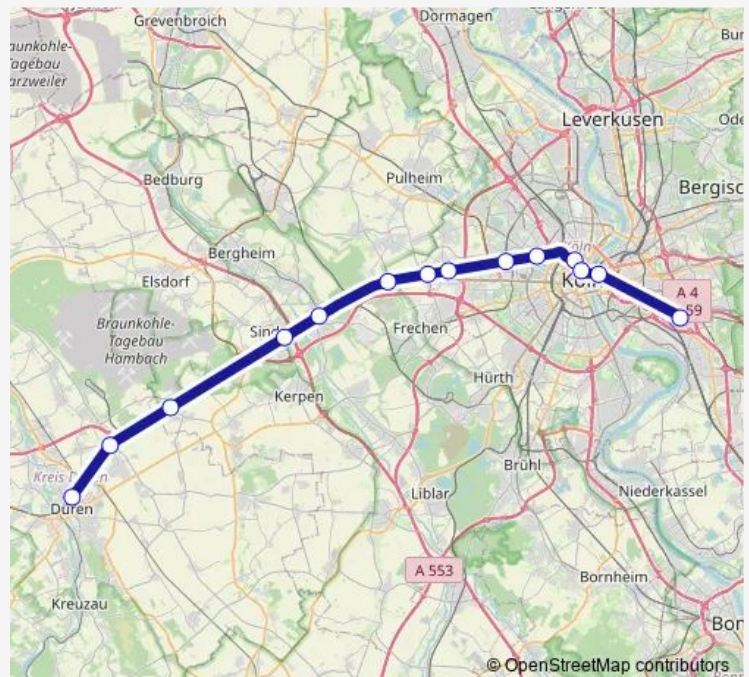

Direction

Aachen Hbf — Kerpen Horrem Bf

10 stops

[Open route schedule](#)

Aachen Hbf

Aachen Rothe Erde Bf

Stolberg Hbf

Eschweiler Hbf

Langerwehe Bf

Düren Bf

Merzenich Bf

Kerpen Buir Bf

Kerpen Sindorf (S)

Kerpen Horrem Bf

Route schedule

Aachen Hbf — Kerpen Horrem Bf

Monday 01:05-02:05

Tuesday 01:05-02:05

Wednesday 01:05-02:05

Thursday 01:05-02:05

Friday 01:05-02:05

Saturday 01:00-02:05

Sunday 01:05-02:05

Route info

Direction: Aachen Hbf

Stops: 10

Trip Duration: 2 hour 5 min

Direction

Köln Messe/Deutz Bf — Köln Bf Ehrenfeld

4 stops

[Open route schedule](#)

Köln Messe/Deutz Bf