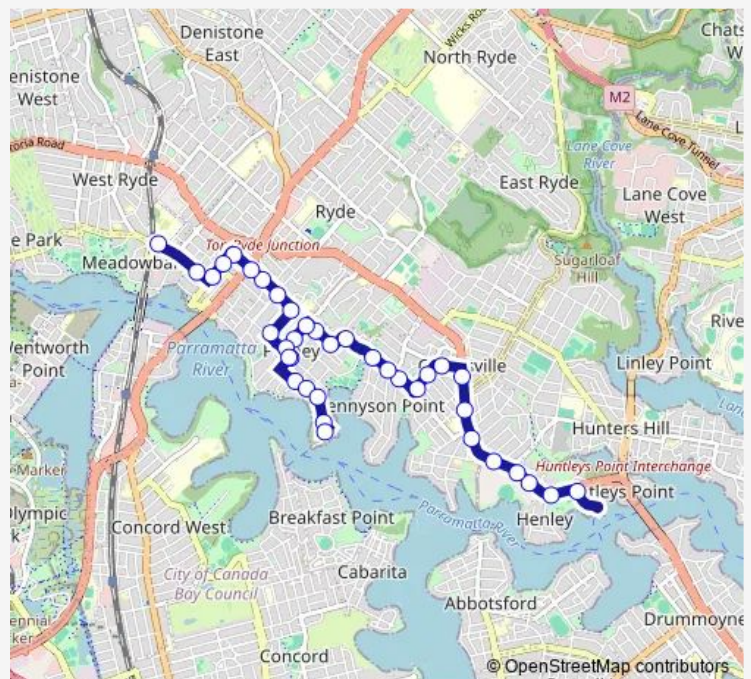

School Bus 562w Riverside Girls High to Meadowbank Station

[Go to website](#)

Direction

Riverside Girls High School, Huntleys Point Rd, Stand 1 — Meadowbank Station, Constitution Rd

37 stops

[Open route schedule](#)

Trim Place, Victoria Rd

Victoria Rd After Hepburn Av

Gerard St Opp Evan St

Western Cres At Tyrell St

Western Cres Before Morrison Rd

Morrison Rd At Champion Rd

Morrison Rd After Tennyson Rd

Morrison Rd At Bayview St

Morrison Rd After Bass St

Donnelly Park, Morrison Rd

Morrison Rd At Delange Rd

Charles St At Morrison Rd

Charles St Before Phillip Rd

Charles St At Phillip Rd

Route schedule

Riverside Girls High School, Huntleys Point Rd, Stand 1 — Meadowbank Station, Constitution Rd

Monday	15:20
Tuesday	15:20
Wednesday	15:20
Thursday	14:45
Friday	15:20
Saturday	—
Sunday	—

Route info

Direction: Riverside Girls High School, Huntleys Point Rd, Stand 1

Stops: 37

Trip Duration: 0 hour 30 min