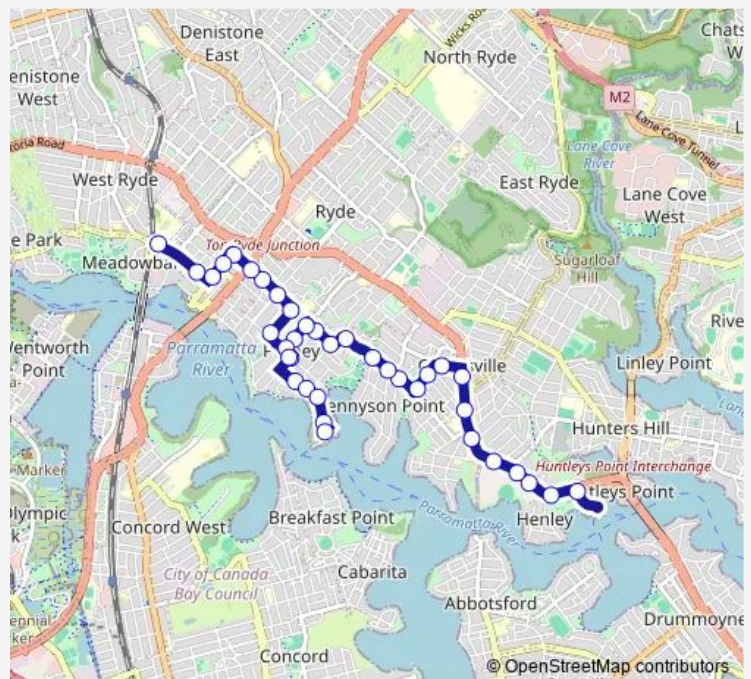

Riverside Girls High School, Huntleys Point Rd, Stand 1

Gladesville Reserve, Victoria Rd

Gladesville Hospital, Victoria Rd

Victoria Rd Opp Salter St

Gladesville Hospital, Victoria Rd

Victoria Rd At Pearson St

Trim Place, Victoria Rd

Victoria Rd After Hepburn Av

Gerard St Opp Evan St

Western Cres At Tyrell St

Western Cres Before Morrison Rd

Morrison Rd At Champion Rd

Morrison Rd After Tennyson Rd

Morrison Rd At Bayview St

Morrison Rd After Bass St

Donnelly Park, Morrison Rd

Morrison Rd At Delange Rd

Charles St At Morrison Rd

Charles St Before Phillip Rd

Charles St At Phillip Rd

**Route schedule**

Riverside Girls High School, Huntleys Point Rd, Stand 1 — Meadowbank Station, Constitution Rd

Monday	15:20
Tuesday	15:20
Wednesday	15:20
Thursday	14:45
Friday	15:20
Saturday	—
Sunday	—

**Route info**

Direction: Riverside Girls High School, Huntleys Point Rd, Stand 1

Stops: 37

Trip Duration: 0 hour 30 min