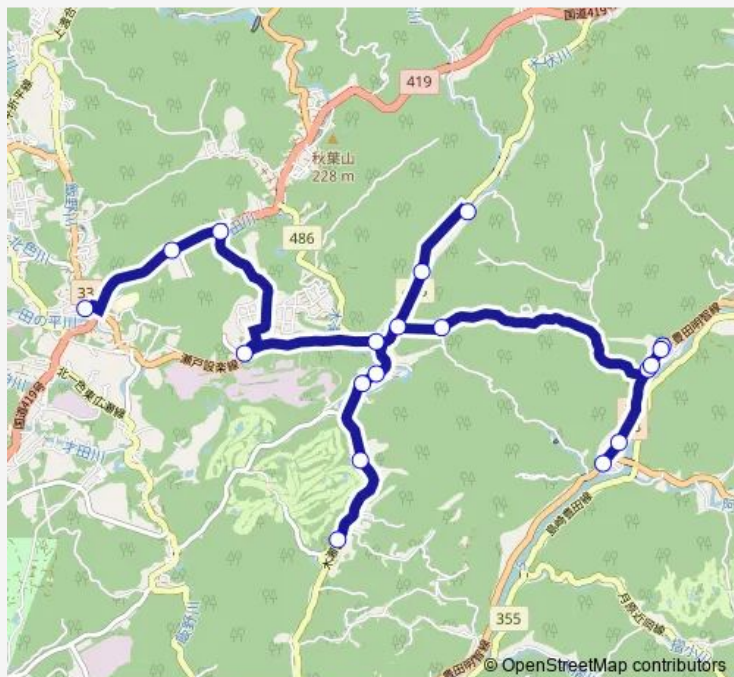

Monday 07:55

Tuesday 07:55

Wednesday 07:55

Thursday 07:55

Friday 07:55

Saturday —

Sunday —

Route info

Direction: 加茂橋下

Stops: 18

Trip Duration: 0 hour 32 min

Direction

藤岡支所 — 加茂橋下

19 stops

[Open route schedule](#)

藤岡支所