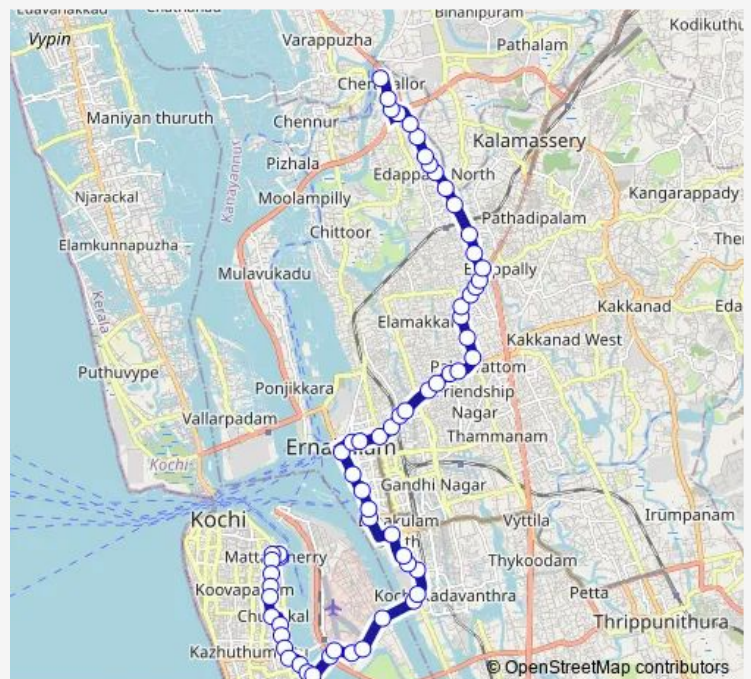

### Route info

Direction: Cheranallor

Stops: 62

Trip Duration: 1 hour 16 min

Cheranellore ↔ Mattancherry (via Edappally Bypass)

Deshabhimani

Mathrubhoomi

Manapattyparambu