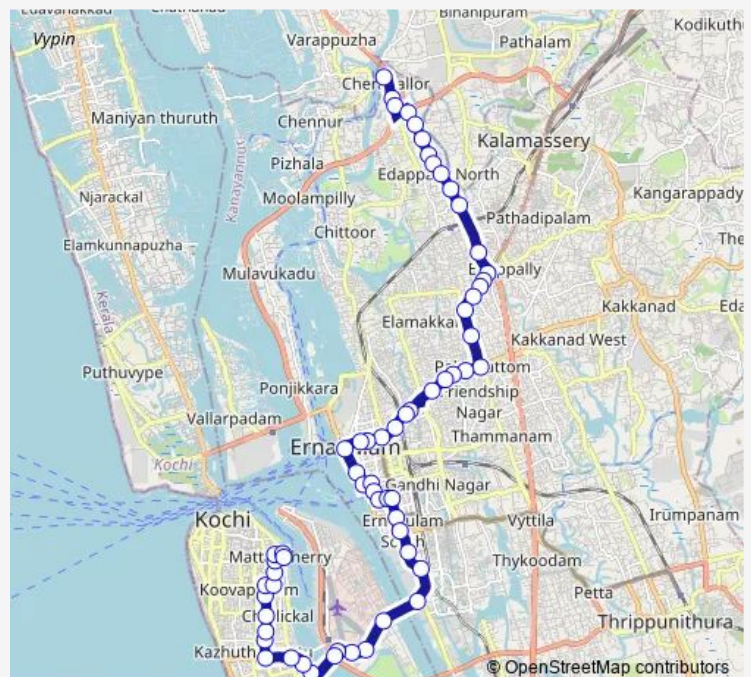

Vathuruthy

Naval Base

Thevara Junction

Route schedule

Mattancherry — Cheranalloor

Monday 06:00

Tuesday 06:00

Wednesday 06:00

Thursday 06:00

Friday 06:00

Saturday 06:00

Sunday 06:00

Route info

Direction: Mattancherry

Stops: 62

Trip Duration: 1 hour 12 min

Cheranellore ↔ Mattancherry (via Edappally Bypass)

Thevara

Atlantis

Cochin Shipyard Main Gate

Ravipuram

Pallimukk

Gandhi Square

Subash Park

Route info

Direction: Cheranalloor

Stops: 62

Trip Duration: 1 hour 16 min

North Railway Station

Kacheripadi

St Alberts College

Saritha