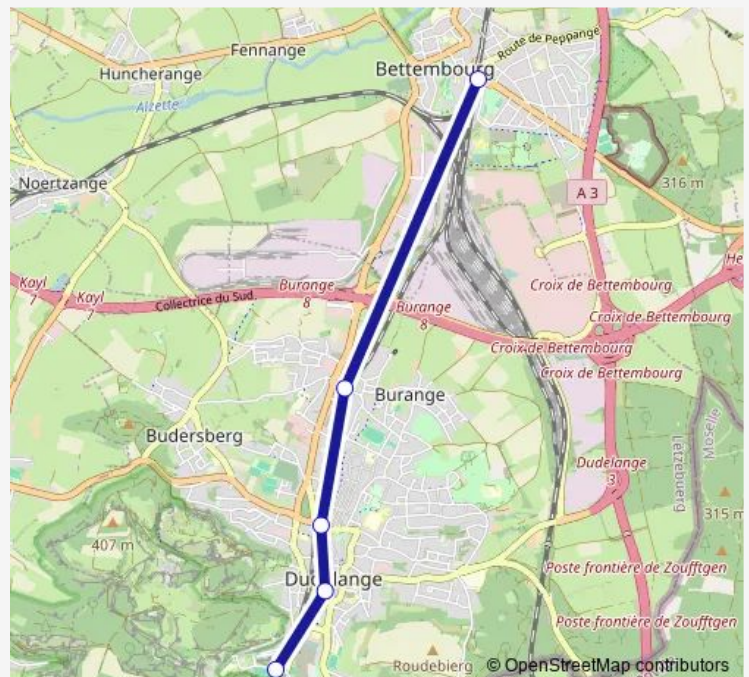

Bus L63

[Go to website](#)

Direction

Dudelange, Boulodrome — Bettembourg, Gare

5 stops

[Open route schedule](#)

Dudelange, Boulodrome

Dudelange, Gemeng

Dudelange, Gare

Dudelange, Birenger Barrière

Bettembourg, Gare

Route schedule

Dudelange, Boulodrome — Bettembourg, Gare

Monday	—
Tuesday	—
Wednesday	—
Thursday	—
Friday	—
Saturday	—
Sunday	05:47-00:17 ⁺¹

Route info

Direction: Dudelange, Boulodrome

Stops: 5

Trip Duration: 0 hour 20 min

■ L63

BusMaps

Direction

Bettembourg, Gare — Dudelange, Boulodrome

5 stops

[Open route schedule](#)

Bettembourg, Gare

Dudelange, Birenger Barrière

Dudelange, Gare

Dudelange, Gemeng

Dudelange, Boulodrome

Route schedule

Bettembourg, Gare — Dudelange, Boulodrome