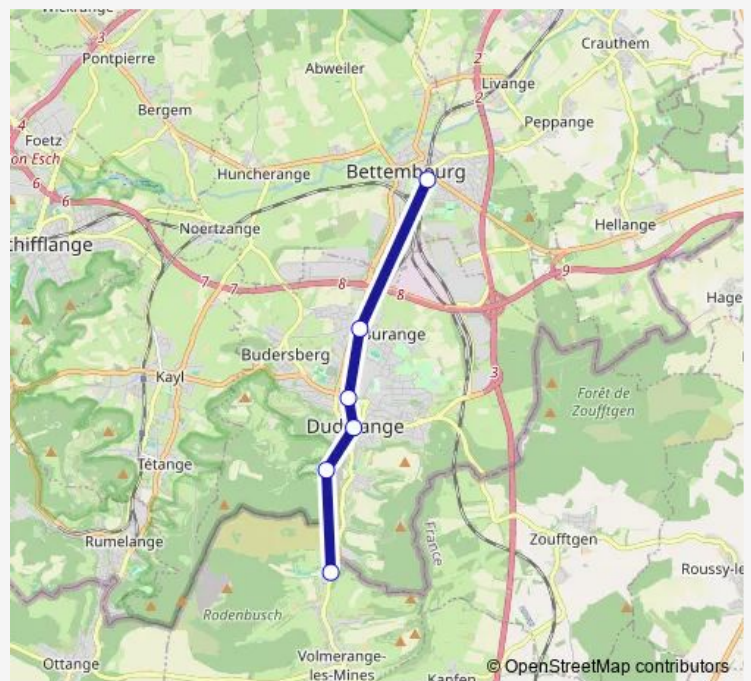

Dudelange, Birenger Barrière

Bettembourg, Gare routière

### Route schedule

Volmerange-les-Mines, Gare routière — Bettembourg, Gare routière

Monday	—
Tuesday	—
Wednesday	20:42-00:12 <sup>+1</sup>
Thursday	20:42-00:12 <sup>+1</sup>
Friday	—
Saturday	—
Sunday	—

### Route info

Direction: Volmerange-les-Mines, Gare routière

Stops: 6

Trip Duration: 0 hour 25 min

■ L63

### Direction

Bettembourg, Gare routière — Volmerange-les-Mines, Gare routière

6 stops

[Open route schedule](#)

Bettembourg, Gare routière

Dudelange, Birenger Barrière

Dudelange, Gare

Dudelange, Gemeng