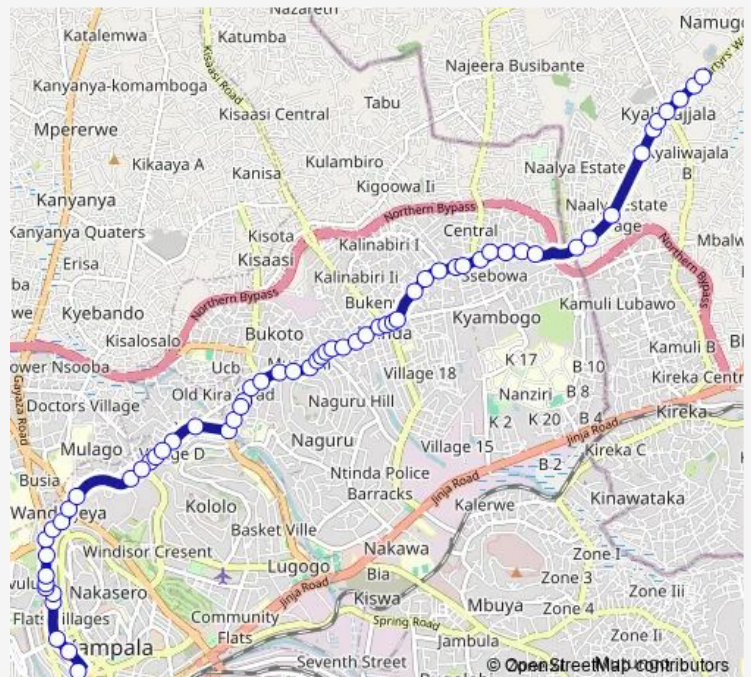

Thursday 06:30-19:00

Friday 06:30-19:00

Saturday 06:30-19:00

Sunday 06:30-19:00

Route info

Direction: City Square

Stops: 61

Trip Duration: 1 hour 20 min