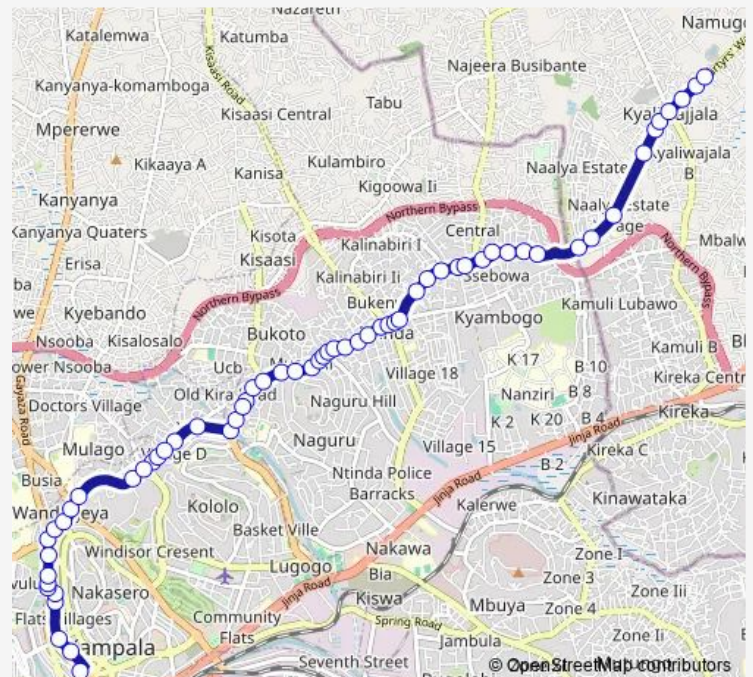

### Route schedule

City Square — Jjk Supermarket

Monday 06:30-19:00

Tuesday 06:30-19:00

Wednesday 06:30-19:00

Thursday 06:30-19:00

Friday 06:30-19:00

Saturday 06:30-19:00

### Route info

Direction: City Square

Stops: 61

Trip Duration: 1 hour 20 min

IC159 — City Square-Namugongo

Kira Police Station

Bukoto White Flats

Simba Radio