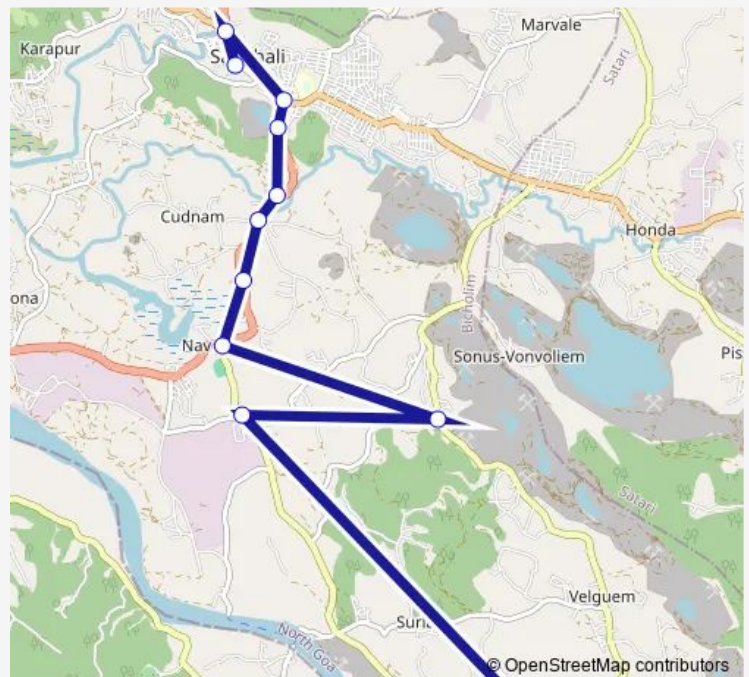

**Route schedule**

Surla — Sankhali KTC Bus Stand

Monday 06:50-17:40

Tuesday 06:50-17:40

Wednesday 06:50-17:40

Thursday 06:50-17:40

Friday 06:50-17:40

Saturday 06:50-17:40

Sunday 06:50-17:40

**Route info**

Direction: Surla

Stops: 11

Trip Duration: 0 hour 30 min

■ PNJ40 — Sankhali - Ghadiwada

BusMaps

**Direction**

Sankhali KTC Bus Stand — Surla

11 stops

[Open route schedule](#)

Sankhali KTC Bus Stand

Dessai Nagar

Sakhali Hospital

Siya Petrol Pump

Gavthan

## Route schedule

Sankhali KTC Bus Stand — Surla

Monday	08:05-18:30
Tuesday	08:05-18:30
Wednesday	08:05-18:30
Thursday	08:05-18:30
Friday	08:05-18:30
Saturday	08:05-18:30
Sunday	08:05-18:30