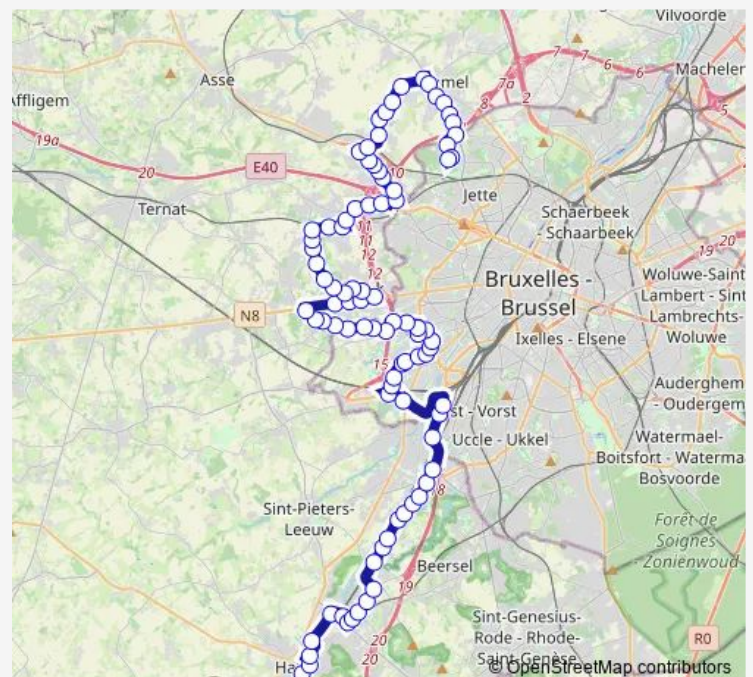

Buizingen Beerselstraat

Huizingen Oudstrijders

Huizingen Station

Huizingen Watermolen

Lot Springael

Lot Station

Lot Waterbury

Lot Laekebeek

### Route schedule

Halle Don Bosco — Jette UZ-Vub

Monday 15:40-16:30

Tuesday 15:40-16:30

Wednesday —

Thursday 15:40-16:30

Friday 15:40-16:30

Saturday —

### Route info

Direction: Halle Don Bosco

Stops: 94

Trip Duration: 2 hour 10 min

Ruisbroek Kapel

Ruisbroek Sportcentrum

Ruisbroek Centrum

Ruisbroek Kerk