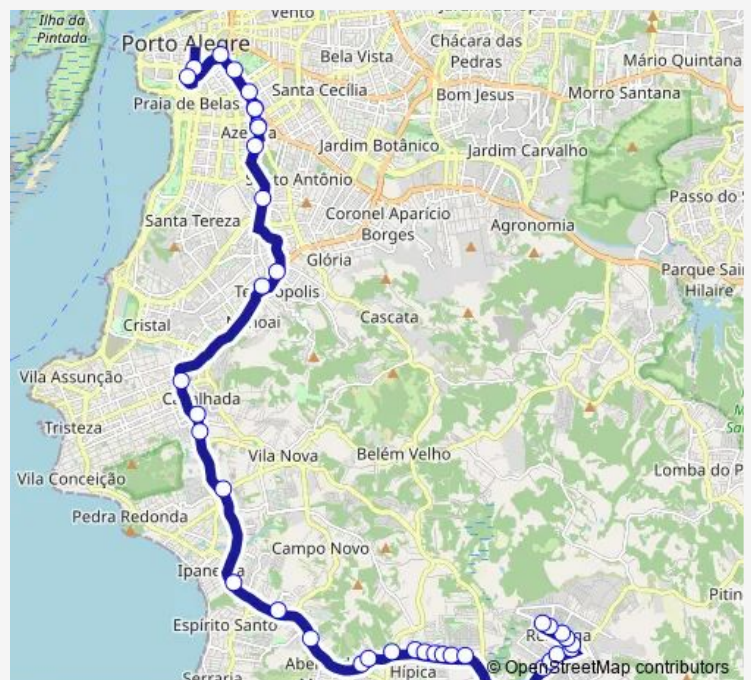

Tuesday 07:12-19:15

Wednesday 07:12-19:15

Thursday 07:12-19:15

Friday 07:12-19:15

Saturday 07:00-19:30

Sunday —

Route info

Direction: Borges DE Medeiros DF 1210 EF Caixa Econômica

Stops: 41

Trip Duration: 0 hour 52 min

R10 — Rapida Restinga Nova / Cavalhada

Edgar Pires DE Castro DF 370

Edgar Pires DE Castro 967

Edgar Pires DE Castro 1405 Campos DE Ipanema

Edgar Pires DE Castro DF 1780