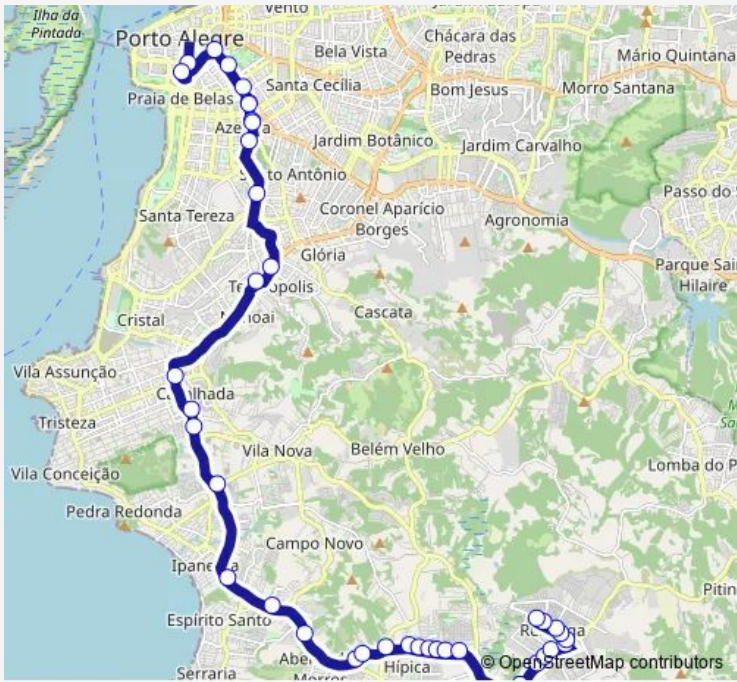

Route schedule
 Borges DE Medeiros DF 1210 EF Caixa Econômica —
 Econ Nilo Wulff DF 3503

| | |
|-----------|-------------|
| Monday | 07:12-19:15 |
| Tuesday | 07:12-19:15 |
| Wednesday | 07:12-19:15 |
| Thursday | 07:12-19:15 |
| Friday | 07:12-19:15 |
| Saturday | 07:00-19:30 |
| Sunday | — |

Route info

Direction: Borges DE Medeiros DF 1210 EF Caixa Econômica

Stops: 41

Trip Duration: 1 hour 0 min

R10 — Rapida Restinga Nova / Cavalhada **BusMaps**

Edgar Pires DE Castro DF 370

Edgar Pires DE Castro 967