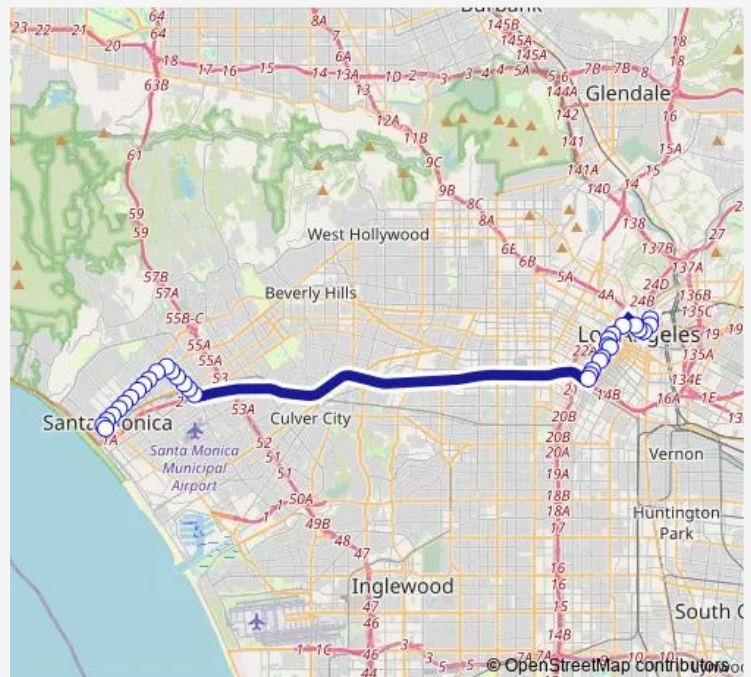

Bus R10 Downtown LA Freeway Express

[Go to website](#)

Direction

Main (LA) NB & Alameda Ns — Broadway WB & 6TH Fs

32 stops

[Open route schedule](#)

Main (LA) NB & Alameda Ns

Alameda SB & LOS Angeles NS (Union Station)

Thursday 15:35-18:05

Friday 15:35-18:05

Saturday —

Sunday —

Route info

Direction: Main (LA) NB & Alameda Ns

Stops: 32

Trip Duration: 1 hour 0 min

R10 — Downtown LA Freeway Express

Santa Monica WB & Centinela Fs

Santa Monica WB & Yale Fs

Santa Monica WB & 26th Ns

Santa Monica WB & Cloverfield Ns

Santa Monica WB & 20th Fs

Santa Monica WB & 17th Fs

Santa Monica WB & 14th Ns

Santa Monica WB & 11th Fs

Santa Monica WB & Lincoln Ns

6TH SB & Santa Monica Fs

Broadway WB & 6TH Fs

Direction

Broadway WB & 6TH Fs — Alameda NB & LOS Angeles FS (Union Station)

32 stops

[Open route schedule](#)